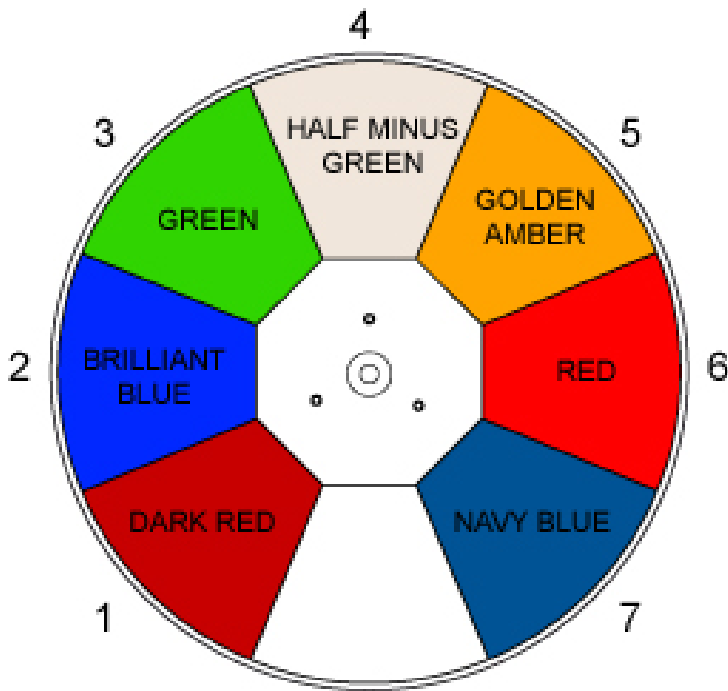

rotating gobo  
code: GOD00E-010 (Half Circle)  
Ø 32,8 mm  
image: Ø 23 mm  
pos. 4

rotating gobo  
code: GOD00E-005 (Oak Tree)  
Ø 32,8 mm  
image: Ø 23 mm  
pos. 5

rotating gobo  
code: GOD00E-014 (Water Lines)  
Ø 32,8 mm  
image: Ø 23 mm  
pos. 6

## FIXED GOBO

fixed gobo  
code: GOD00F-009 (Shattered)  
Ø 31,5 mm  
image: Ø 23 mm  
pos. 1

fixed gobo  
code: GOD00F-007 (Tunnel)  
Ø 31,5 mm  
image: Ø 23 mm  
pos. 2

fixed gobo  
code: GOD00F-006 (Floating Squares)  
Ø 31,5 mm  
image: Ø 23 mm  
pos. 3

fixed gobo  
code: GOD00F-005 (Forest)  
Ø 31,5 mm  
image: Ø 23 mm  
pos. 4

fixed gobo  
code: GOD00F-004 (Doodles)  
Ø 31,5 mm  
image: Ø 23 mm  
pos. 5

fixed gobo  
code: GOD00F-003 (Big Dots)  
Ø 31,5 mm  
image: Ø 23 mm  
pos. 6

fixed gobo  
code: GOD00F-002 (Swamped)  
Ø 31,5 mm  
image: Ø 23 mm  
pos. 7

fixed gobo  
code: GOD00F-001 (Crackle)  
Ø 31,5 mm  
image: Ø 23 mm  
pos. 8

color wheel  
code: 286087/802