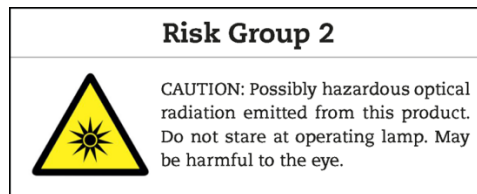

FIXTURE

6. Ensure fixture is correctly mounted on an appropriate support.
7. Protection screens must be replaced in the event of any damage, such as cracks or deep scratches, since these might reduce performance.
8. When hung or flown the fixture must be secured by an additional hanging accessory (such as a safety cable or bond) of suitable length.

9. Safety bonds or cables must be securely attached to the fixture and be as short as possible, or rolled up as necessary, to minimise travel distance should the fixture be dislodged.
10. **WARNING:** LED source become hot during use. Allow fixture to cool before servicing.
11. Do not tamper with design of fixture nor any of its safety features.
12. Tighten electrical mains cable connections regularly and replace with one of identical specification if damaged.
13. Use only with correct power supply.
14. Do not orientate the fixture towards a source of light (sun, fixture), in particular for LED versions.

VENTILATION

15. Keep well away from flammable material.
16. Not for outdoor use. Do not cover. Do not permit fixture to get wet.
17. To avoid overheating, do not obstruct air vents.

PLEASE NOTE

These products have been built to conform to European standards relating to professional lighting equipment. Any modification made to our products will void the manufacturers' warranty.