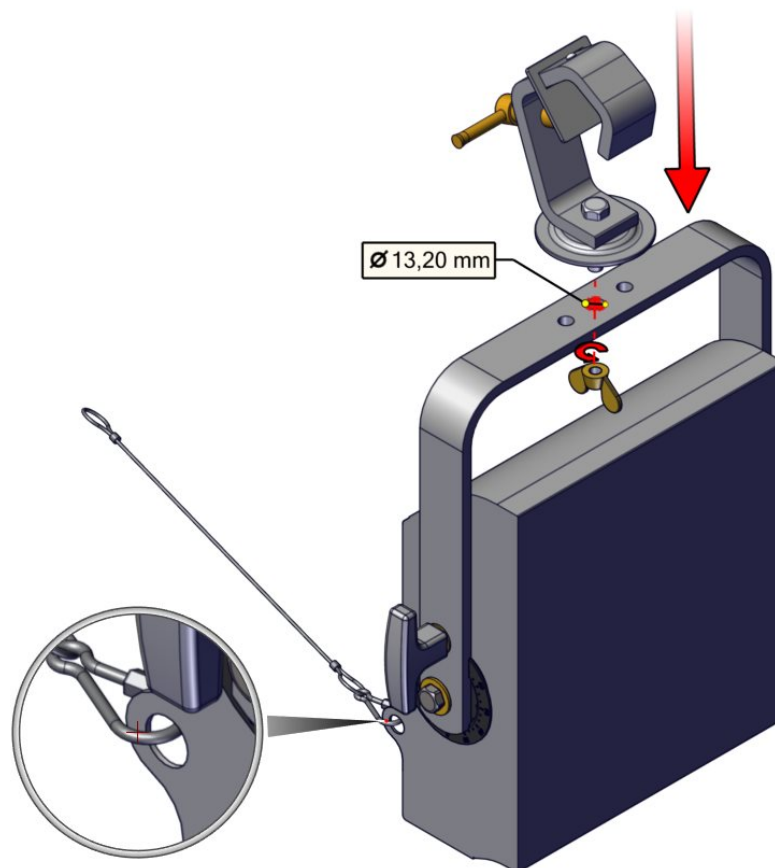

2 Installation