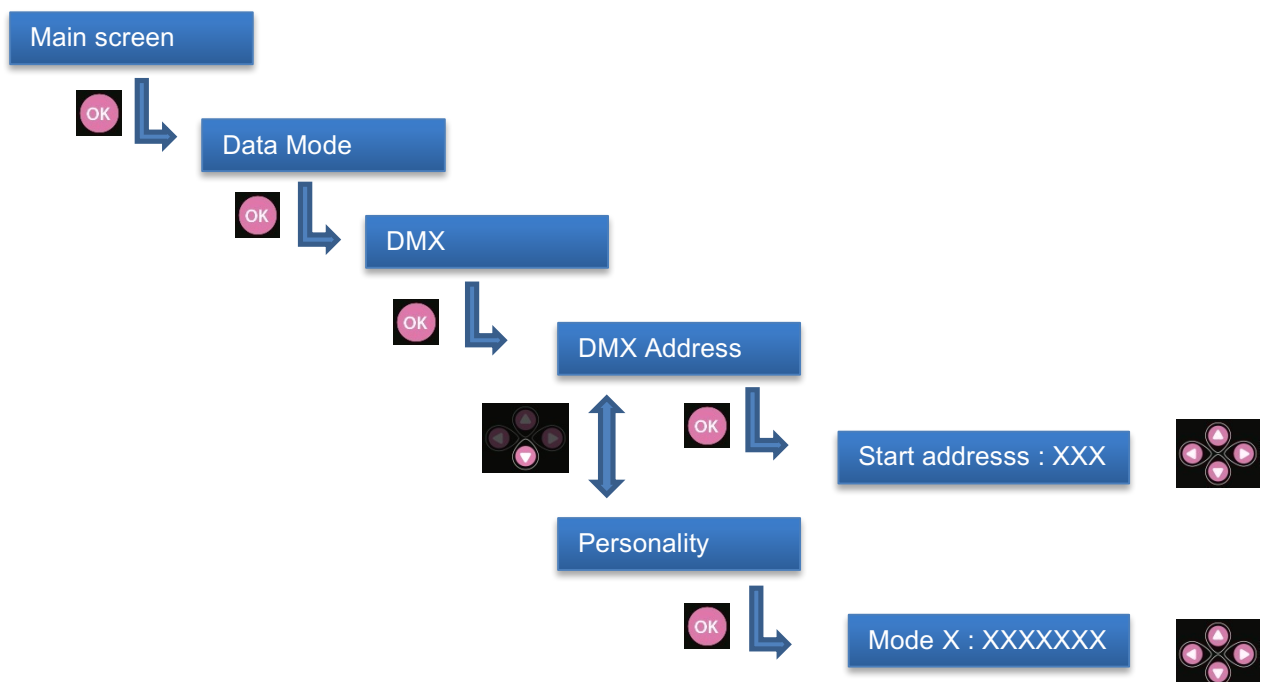

DMX address and control mode selection: