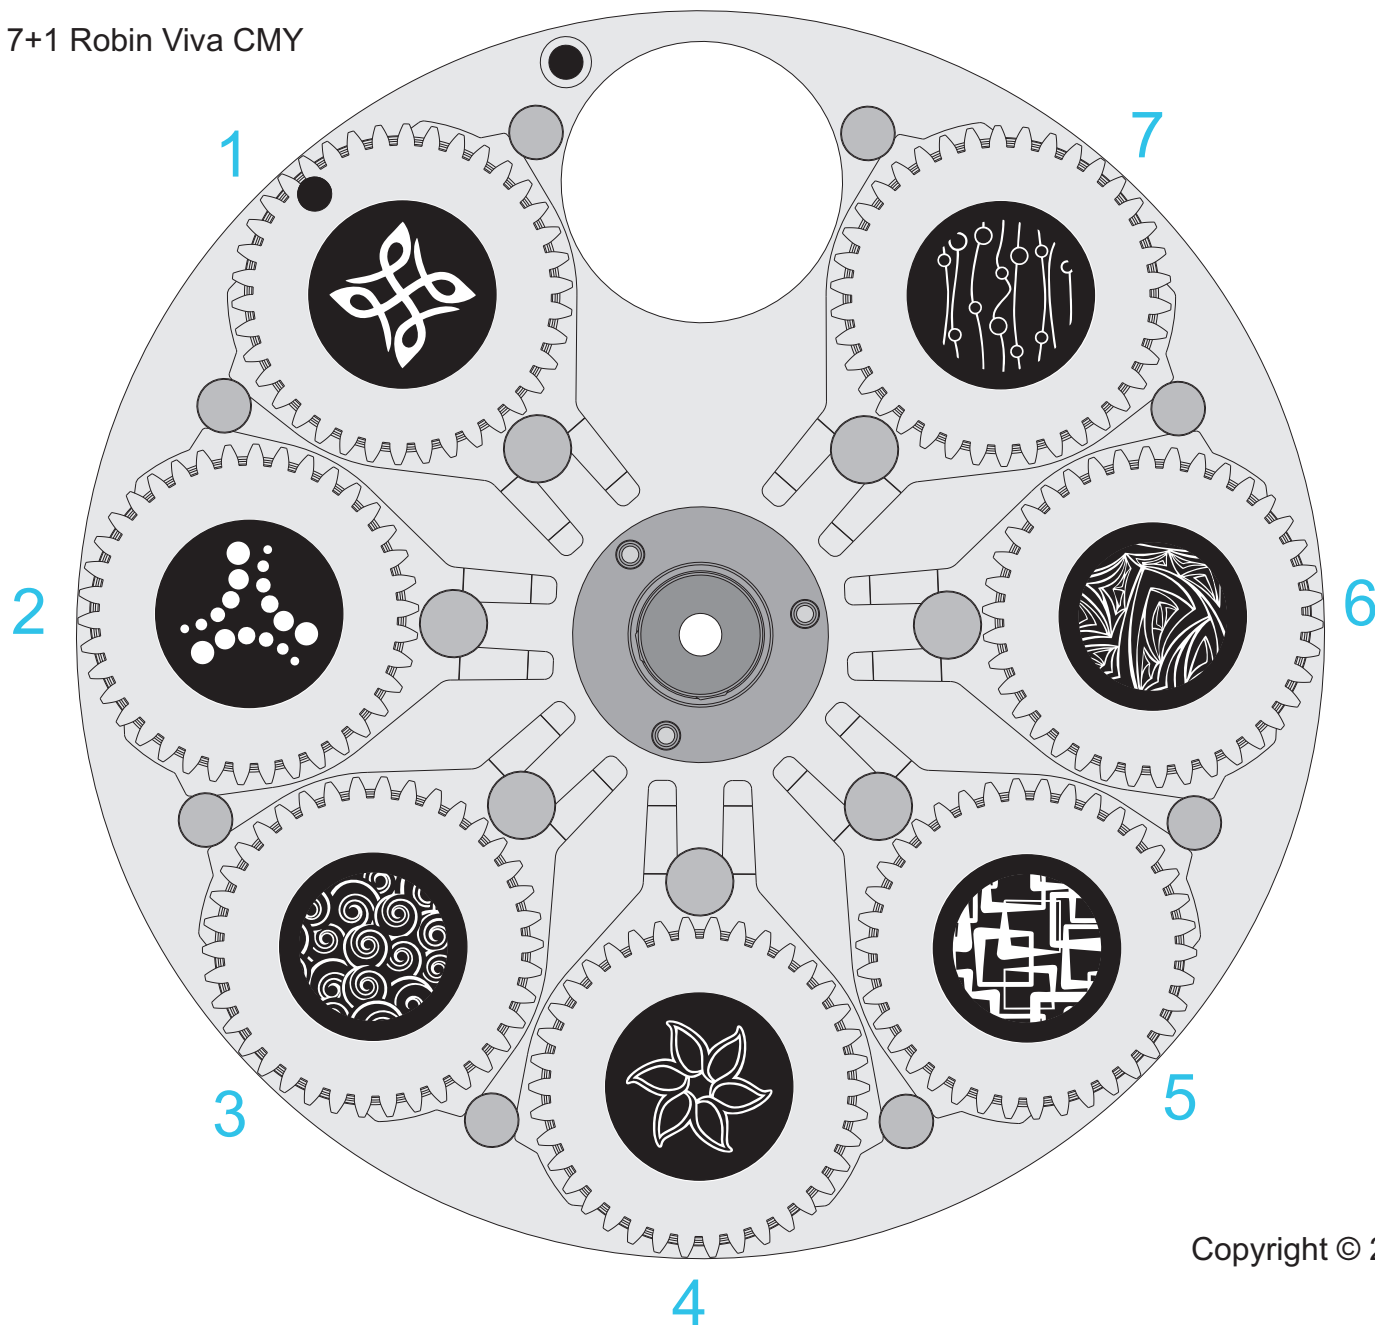

Ordering No. of assembled wheel:

99014791

RG 7+1 Robin Viva CMY

Ordering No.:

1. 99014750 (gobo + gobo holder)  
15020333 Ornament (only gobo)
2. 99014749 (gobo + gobo holder)  
15020332 Bubble Triangle (only gobo)
3. 99014748 (gobo + gobo holder)  
15020331 Whirls (only gobo)
4. 99014747 (gobo + gobo holder)  
15020330 Pinwheel (only gobo)
5. 99014746 (gobo + gobo holder)  
15020329 Abstract Squares (only gobo)
6. 99014745 (gobo + gobo holder)  
15020328 Abstract Lines (only gobo)
7. 99014744 (gobo + gobo holder)  
15020327 Lines With Wheels (only gobo)