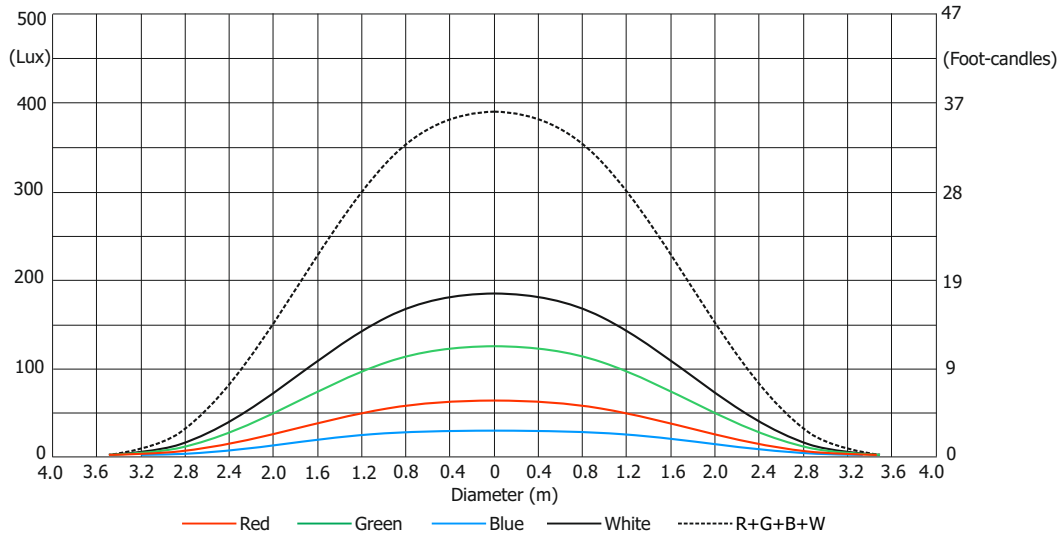

### Illuminance distribution

Distance=10 m

Fixture settings:

- Flower effect Off
- White Point 8000K Off
- All pixels On

Copyright © 2019 Robe Lighting s.r.o. - All rights reserved  
All Specifications subject to change without notice

## Photometric Diagram

### Max. Zoom

Total Output: 6655 lumens

Distance (m)	5	10	15	20	25	30	35	
Red	252/23	63/6	28/2.6	16/1.5	10/1	7/0.7	5/0.5	Intensity (center) Lux/Footcandles
Green	517/48	129/12	57/5.3	32/3	21/1.9	14/1.3	11/1.0	
Blue	118/11	30/2.7	13/1.2	7/0.7	5/0.4	3.3/0.3	2.4/0.2	
White	690/64	173/16	77/7	43/4	28/2.6	19/1.8	14/1.3	
R+G+B+W	1550/144	387/36	172/16	97/9	62/6	43/4	32/3	

### Illuminance distribution

Distance=10 m

Fixture settings:

Flower effect Off  
White Point 8000K Off  
All pixels On

Copyright © 2019 Robe Lighting s.r.o. - All rights reserved  
All Specifications subject to change without notice