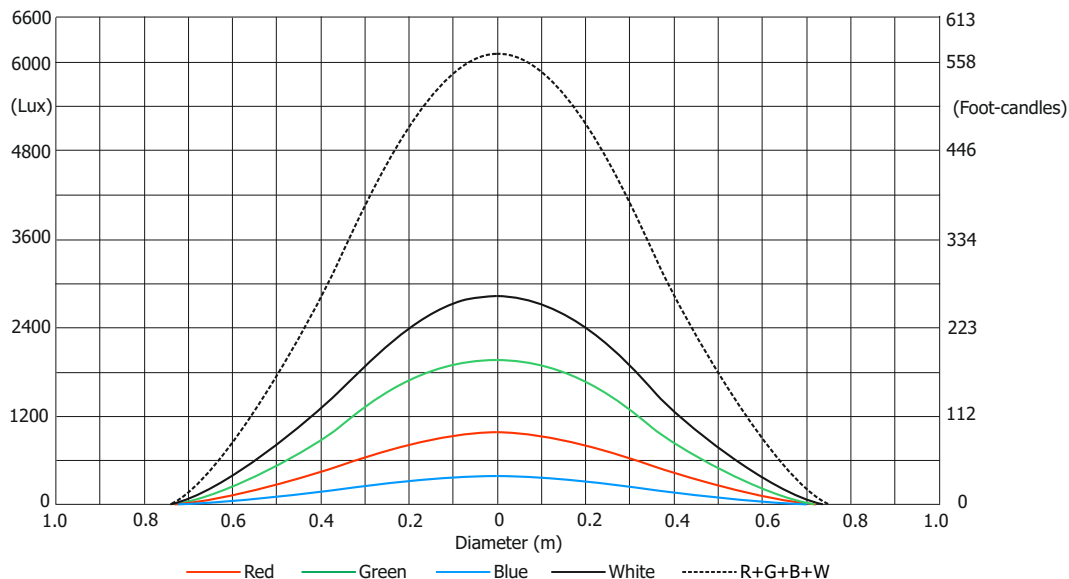

## Photometric Diagram

### Min. Zoom

Total Output: 4455 lumens

Distance (m)	5	10	15	20	25	30	35	
Red	2870/267	950/88	422/39	238/22	152/14	106/10	78/7	Intensity (center) Lux/Footcandles
Green	5760/535	1890/176	840/78	473/44	302/28	210/20	154/14	
Blue	1320/123	432/40	192/18	108/10	69/6	48/4.5	9/0.8	
White	7690/714	2540/236	1128/105	635/59	406/38	282/26	207/19	
R+G+B+W	17700/1644	6059/563	2692/250	1514/141	969/90	673/63	495/46	

### Illuminance distribution

Distance=10 m

Fixture settings:

- Flower effect Off
- White Point 8000K Off
- All pixels On

Copyright © 2019 Robe Lighting s.r.o. - All rights reserved  
All Specifications subject to change without notice

### Max. Zoom

Total Output: 6655 lumens

Distance (m)	5	10	15	20	25	30	35	
Red	252/23	63/6	28/2.6	16/1.5	10/1	7/0.7	5/0.5	Intensity (center) Lux/Footcandles
Green	517/48	129/12	57/5.3	32/3	21/1.9	14/1.3	11/1.0	
Blue	118/11	30/2.7	13/1.2	7/0.7	5/0.4	3.3/0.3	2.4/0.2	
White	690/64	173/16	77/7	43/4	28/2.6	19/1.8	14/1.3	
R+G+B+W	1550/144	387/36	172/16	97/9	62/6	43/4	32/3	