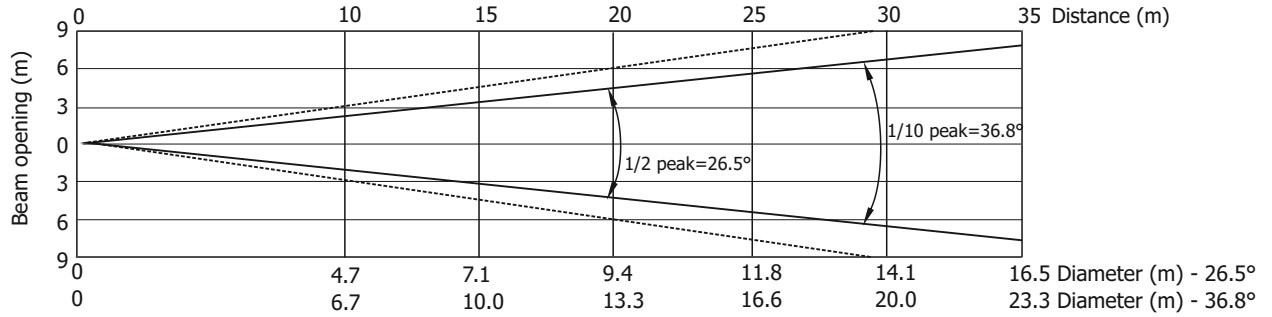

Robin Tetra

Photometric Diagram

Max. Zoom

Total Output: 6655 lumens

Distance (m)	5	10	15	20	25	30	35	
Red	252/23	63/6	28/2.6	16/1.5	10/1	7/0.7	5/0.5	Intensity (center) Lux/Footcandles
Green	517/48	129/12	57/5.3	32/3	21/1.9	14/1.3	11/1.0	
Blue	118/11	30/2.7	13/1.2	7/0.7	5/0.4	3.3/0.3	2.4/0.2	
White	690/64	173/16	77/7	43/4	28/2.6	19/1.8	14/1.3	
R+G+B+W	1550/144	387/36	172/16	97/9	62/6	43/4	32/3