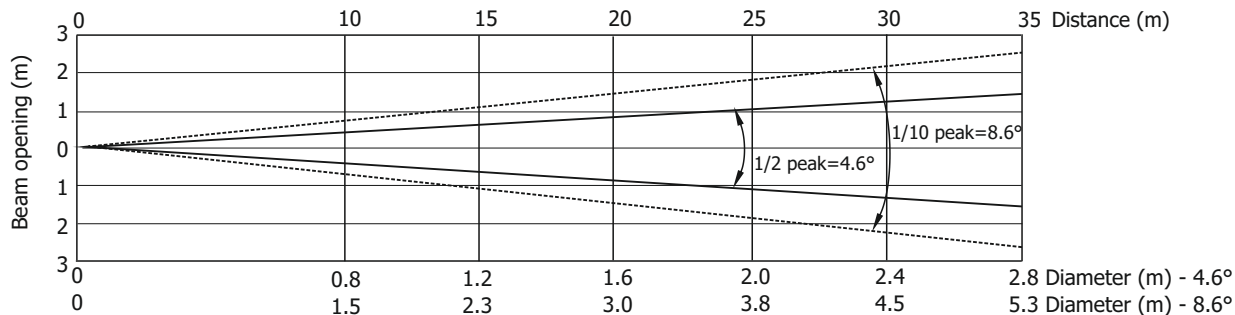

## Photometric Diagram

### Min. Zoom

Total Output: 4455 lumens

Distance (m)	5	10	15	20	25	30	35	
Red	2870/267	950/88	422/39	238/22	152/14	106/10	78/7	Intensity (center) Lux/Footcandles
Green	5760/535	1890/176	840/78	473/44	302/28	210/20	154/14	
Blue	1320/123	432/40	192/18	108/10	69/6	48/4.5	9/0.8	
White	7690/714	2540/236	1128/105	635/59	406/38	282/26	207/19	
R+G+B+W	17700/1644	6059/563	2692/250	1514/141	969/90	673/63	495/46	

### Illuminance distribution

Distance=10 m

Fixture settings:

- Flower effect Off
- White Point 8000K Off
- All pixels On

Copyright © 2019 Robe Lighting s.r.o. - All rights reserved  
All Specifications subject to change without notice