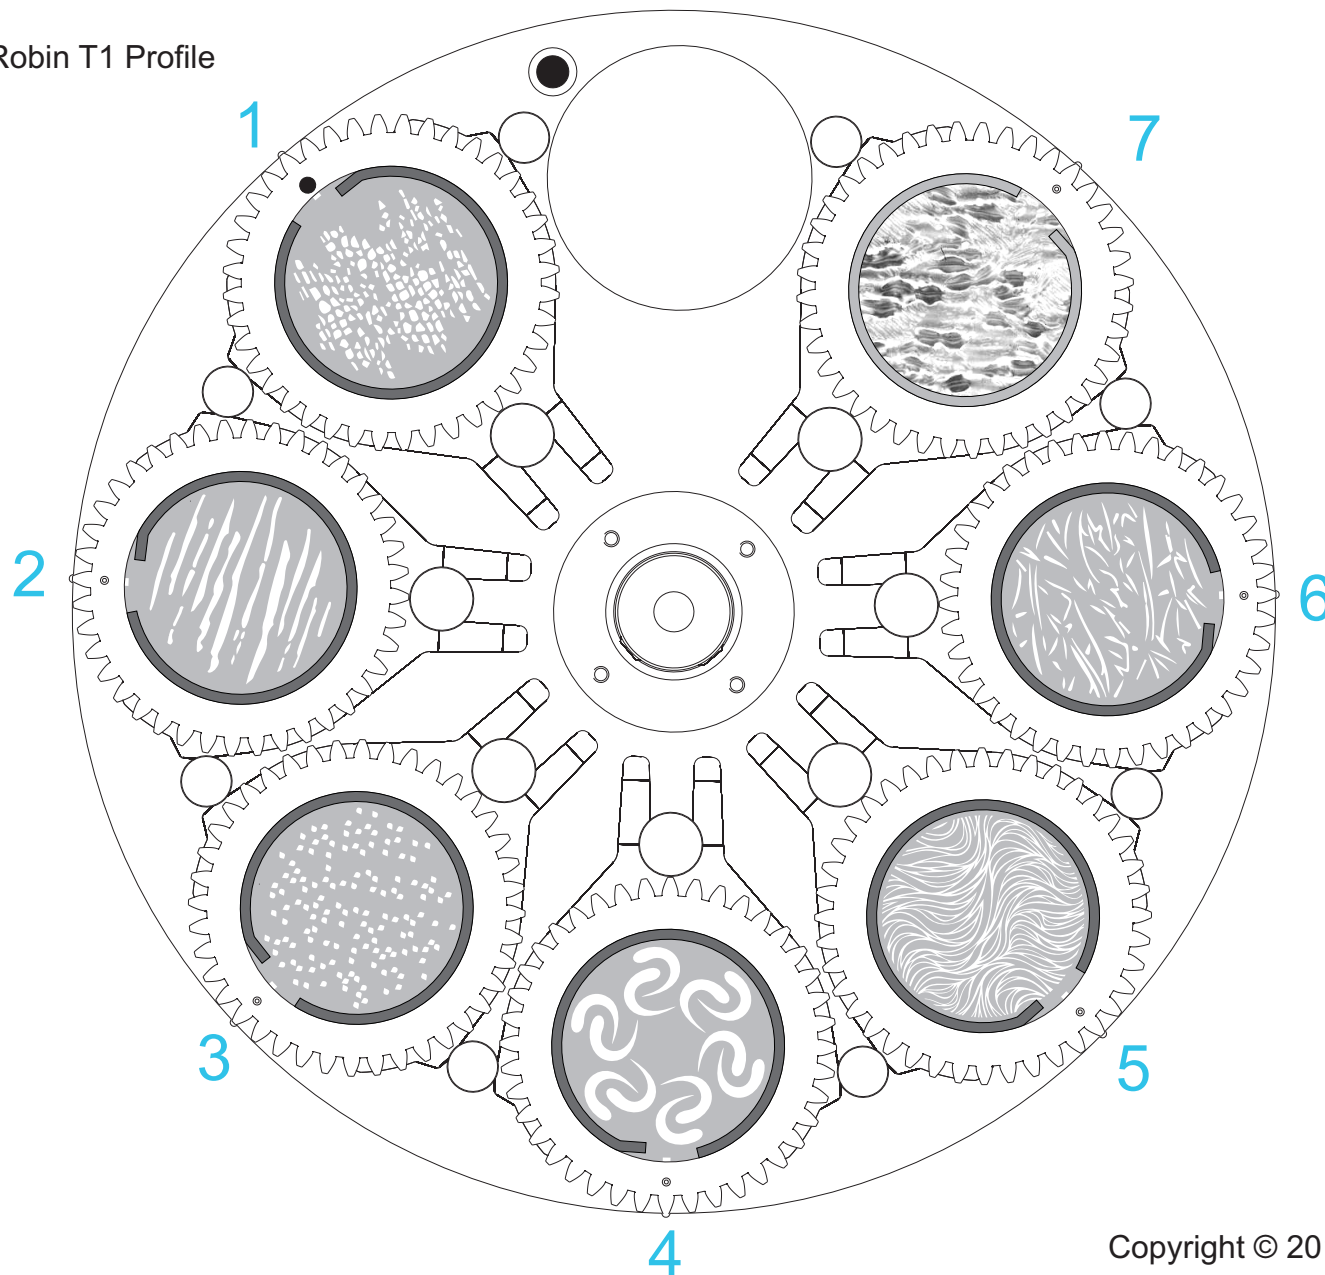

Ordering No. of assembled wheel:

99015869

RG 7+1 Robin T1 Profile

Ordering No.:

1. 99015868 (gobo + gobo holder)  
15020356 (only gobo)
2. 99015867 (gobo + gobo holder)  
15020357 (only gobo)
3. 99015866 (gobo + gobo holder)  
15020358 (only gobo)
4. 99015865 (gobo + gobo holder)  
15020359 (only gobo)
5. 99015864 (gobo + gobo holder)  
15020360 (only gobo)
6. 99015863 (gobo + gobo holder)  
15020361 (only gobo)
7. 99015862 (gobo + gobo holder)  
15040011 (only gobo)