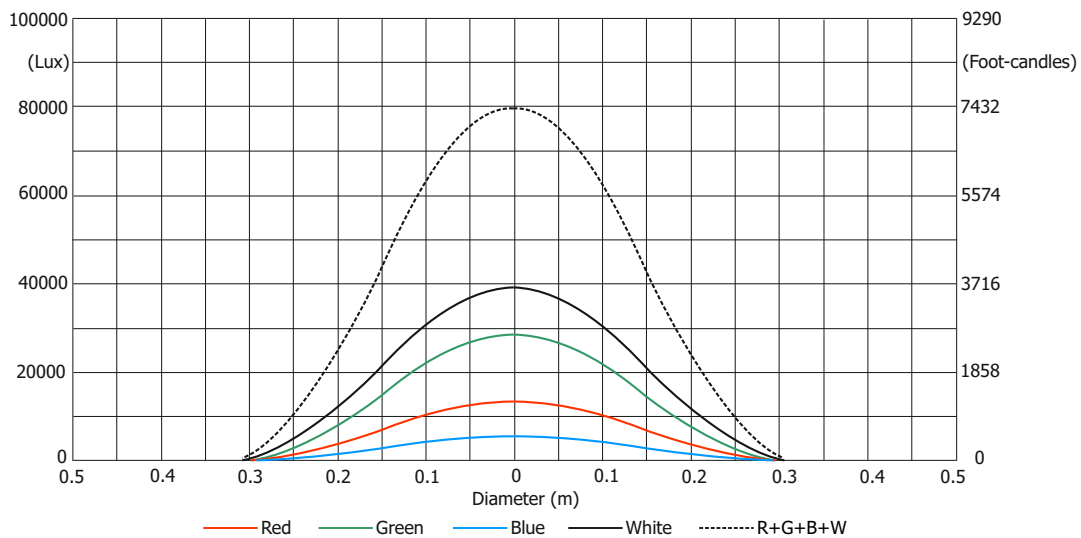

Robin Tarrantula

Photometric Diagram

Min. Zoom

Total Output: 9830 lumens

Distance (m)	4	5	8	12	16	20	24	28	
Red	20940/1945	13400/1245	5235/486	2325/216	1310/122	840/78	582/54	430/40	Intensity (center) Lux/Footcandles
Green	44060/4094	28200/2620	11015/1023	4895/455	2755/256	1760/164	1220/114	900/84	
Blue	10405/967	6660/619	2600/242	1155/107	650/60	415/39	290/27	210/20	
White	60780/5647	38900/3614	15195/1412	6750/627	3800/353	2430/226	1690/157	1240/115	
R+G+B+W	123750/11497	79200/7358	30940/2874	13750/1277	7730/719	4950/460	3440/319	2525/235	

Illuminance distribution

Distance=5m

Fixture settings:

Flower effect Off
All pixels On

Copyright © 2017 Robe Lighting s.r.o. - All rights reserved
All Specifications subject to change without notice

Robin Tarrantula

Photometric Diagram

Max. Zoom

Total Output: 20150 lumens

Distance (m)	4	5	8	12	16	20	24	28	
Red	586/54	375/35	145/14	65/6	37/3.4	23/2.2	16/1.5	12/1.1	Intensity (center) Lux/Footcandles
Green	1110/103	710/66	280/26	125/12	70/6.4	45/4	30/2.9	23/2.1	
Blue	270/25	173/16	68/6	30/2.8	17/1.6	10/1	8/0.7	6/0.5	
White	1560/145	1000/93	390/36	175/16	98/9	65/5.8	45/4	32/3	
R+G+B+W	3220/299	2060/191	805/75	360/33	200/19	130/12	90/8	65/6	