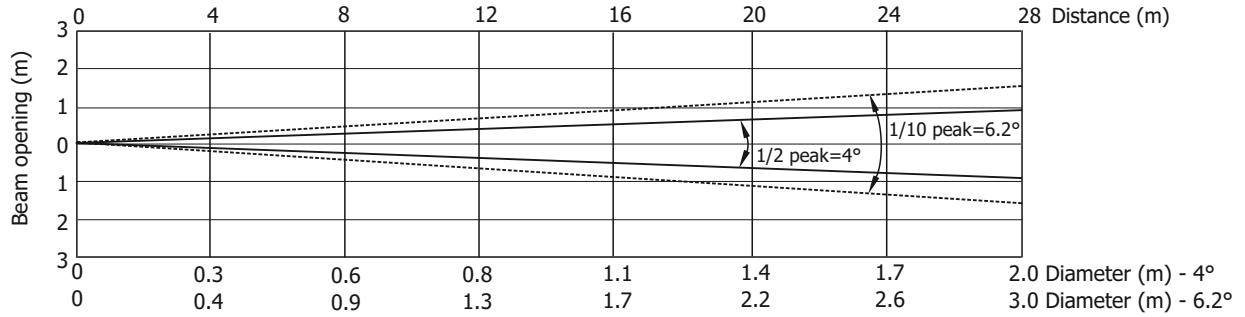

Robin Tarrantula

Photometric Diagram

Min. Zoom

Total Output: 9830 lumens

Distance (m)	4	5	8	12	16	20	24	28	
Red	20940/1945	13400/1245	5235/486	2325/216	1310/122	840/78	582/54	430/40	Intensity (center) Lux/Footcandles
Green	44060/4094	28200/2620	11015/1023	4895/455	2755/256	1760/164	1220/114	900/84	
Blue	10405/967	6660/619	2600/242	1155/107	650/60	415/39	290/27	210/20	
White	60780/5647	38900/3614	15195/1412	6750/627	3800/353	2430/226	1690/157	1240/115	
R+G+B+W	123750/11497	79200/7358	30940/2874	13750/1277	7730/719	4950/460	3440/319	2525/235	

Illuminance distribution

Distance=5m

Fixture settings:

Flower effect Off
All pixels On

Copyright © 2017 Robe Lighting s.r.o. - All rights reserved
All Specifications subject to change without notice

Robin Tarrantula

Photometric Diagram

Max. Zoom

Total Output: 20150 lumens

Distance (m)	4	5	8	12	16	20	24	28	
Red	586/54	375/35	145/14	65/6	37/3.4	23/2.2	16/1.5	12/1.1	Intensity (center) Lux/Footcandles
Green	1110/103	710/66	280/26	125/12	70/6.4	45/4	30/2.9	23/2.1	
Blue	270/25	173/16	68/6	30/2.8	17/1.6	10/1	8/0.7	6/0.5	
White	1560/145	1000/93	390/36	175/16	98/9	65/5.8	45/4	32/3	
R+G+B+W	3220/299	2060/191	805/75	360/33	200/19	130/12	90/8	65/6	