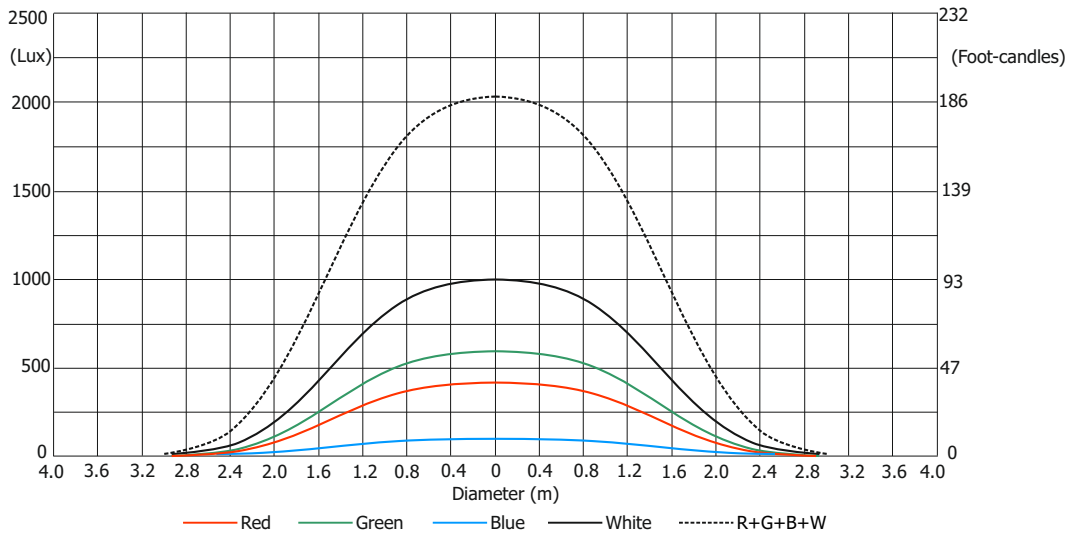

Robin Tarrantula

Photometric Diagram

Min. Zoom

Total Output: 9830 lumens

Distance (m)	4	5	8	12	16	20	24	28	
Red	20940/1945	13400/1245	5235/486	2325/216	1310/122	840/78	582/54	430/40	Intensity (center) Lux/Footcandles
Green	44060/4094	28200/2620	11015/1023	4895/455	2755/256	1760/164	1220/114	900/84	
Blue	10405/967	6660/619	2600/242	1155/107	650/60	415/39	290/27	210/20	
White	60780/5647	38900/3614	15195/1412	6750/627	3800/353	2430/226	1690/157	1240/115	
R+G+B+W	123750/11497	79200/7358	30940/2874	13750/1277	7730/719	4950/460	3440/319	2525/235	

Illuminance distribution

Distance=5m

Fixture settings:

Flower effect Off
All pixels On

Copyright © 2017 Robe Lighting s.r.o. - All rights reserved
All Specifications subject to change without notice

Robin Tarrantula

Photometric Diagram

Max. Zoom

Total Output: 20150 lumens

Distance (m)	4	5	8	12	16	20	24	28	
Red	586/54	375/35	145/14	65/6	37/3.4	23/2.2	16/1.5	12/1.1	Intensity (center) Lux/Footcandles
Green	1110/103	710/66	280/26	125/12	70/6.4	45/4	30/2.9	23/2.1	
Blue	270/25	173/16	68/6	30/2.8	17/1.6	10/1	8/0.7	6/0.5	
White	1560/145	1000/93	390/36	175/16	98/9	65/5.8	45/4	32/3	
R+G+B+W	3220/299	2060/191	805/75	360/33	200/19	130/12	90/8	65/6	

Illuminance distribution

Distance=5m

Fixture settings:

Flower effect Off
All pixels On

Copyright © 2017 Robe Lighting s.r.o. - All rights reserved
All Specifications subject to change without notice