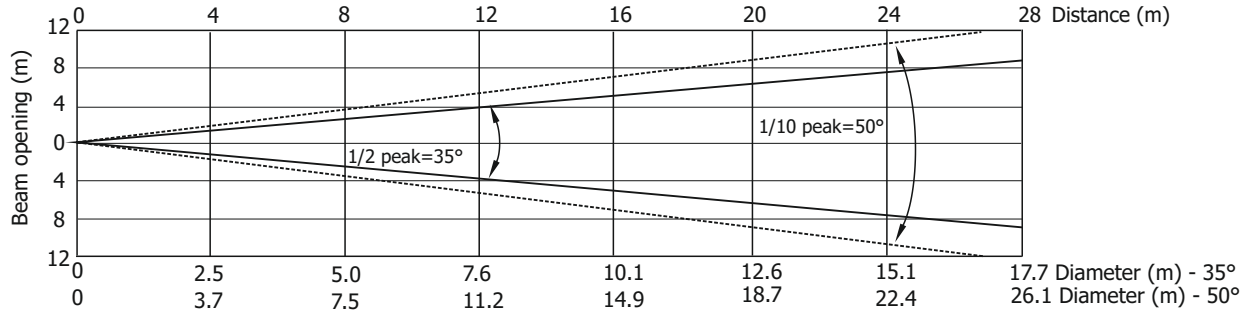

Robin Tarrantula

Photometric Diagram

Min. Zoom

Total Output: 9830 lumens

Distance (m)	4	5	8	12	16	20	24	28	
Red	20940/1945	13400/1245	5235/486	2325/216	1310/122	840/78	582/54	430/40	Intensity (center) Lux/Footcandles
Green	44060/4094	28200/2620	11015/1023	4895/455	2755/256	1760/164	1220/114	900/84	
Blue	10405/967	6660/619	2600/242	1155/107	650/60	415/39	290/27	210/20	
White	60780/5647	38900/3614	15195/1412	6750/627	3800/353	2430/226	1690/157	1240/115	
R+G+B+W	123750/11497	79200/7358	30940/2874	13750/1277	7730/719	4950/460	3440/319	2525/235	

Illuminance distribution

Distance=5m

Fixture settings:

Flower effect Off
All pixels On

Copyright © 2017 Robe Lighting s.r.o. - All rights reserved
All Specifications subject to change without notice

Robin Tarrantula

Photometric Diagram

Max. Zoom

Total Output: 20150 lumens

Distance (m)	4	5	8	12	16	20	24	28	
Red	586/54	375/35	145/14	65/6	37/3.4	23/2.2	16/1.5	12/1.1	Intensity (center) Lux/Footcandles
Green	1110/103	710/66	280/26	125/12	70/6.4	45/4	30/2.9	23/2.1	
Blue	270/25	173/16	68/6	30/2.8	17/1.6	10/1	8/0.7	6/0.5	
White	1560/145	1000/93	390/36	175/16	98/9	65/5.8	45/4	32/3	
R+G+B+W	3220/299	2060/191	805/75	360/33	200/19	130/12	90/8	65/6	