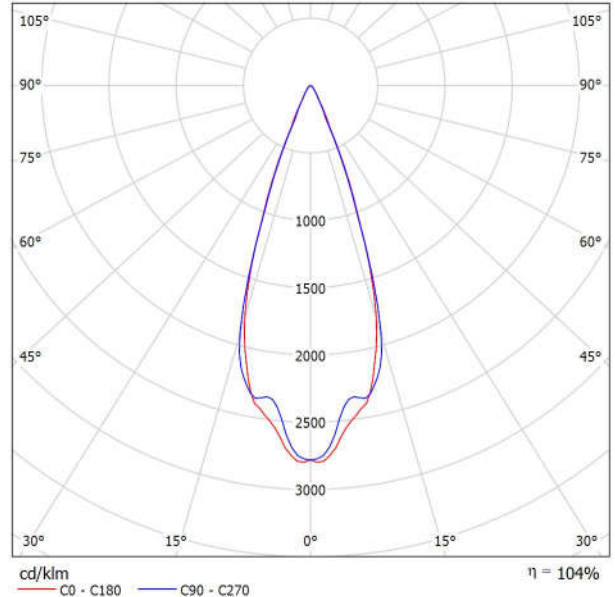

Griven S.r.l.
Via Bulgaria, 16
46042 Castel Goffredo, MN, Italy

Operator PR
Telephone 0376779483
Fax 0376779682
e-Mail griven@griven.com

Griven Srl AL4980WIRW RUBY MC RGBW WIDE sym / Luminaire Data Sheet

Luminous emittance 1:

Luminaire classification according to CIE: 100
CIE flux code: 96 99 100 100 104

Griven Srl AL4980WIRW RUBY MC RGBW
WIDE sym

Article No.: AL4980WIRW

Luminous flux (Luminaire): 1512 lm

Luminous flux (Lamps): 1457 lm

Luminaire Wattage: 57.0 W

Luminaire classification according to CIE: 100

CIE flux code: 96 99 100 100 104

Fitting: 1 x LED (Correction Factor 1.000).

RUBY MC RGBW is a newly engineered, medium-sized rounded spotlight which houses six high power RGBW full colour LEDs, as well as in-built electronics and power supply unit. This stylish and versatile fixture is ideal for spot lighting and wall grazing owing to the wide selection of exchangeable optics groups available, ranging from spot aperture beams to wide distribution. The combination of RGBW LEDs provides an unprecedented astonishing white light output quality, as well as a wider variety of intermediate colour hues for an even broader range of application purposes. In order to access functions like DMX addressing, stand-alone operations and DMX channels configuration you must use our Infrared Remote Control (Code Ref. AL1321). The Polar Edition features an integrated de-icing system with electrically heated glass, which assures a comfortable functioning even in the utmost severe cold weather conditions.