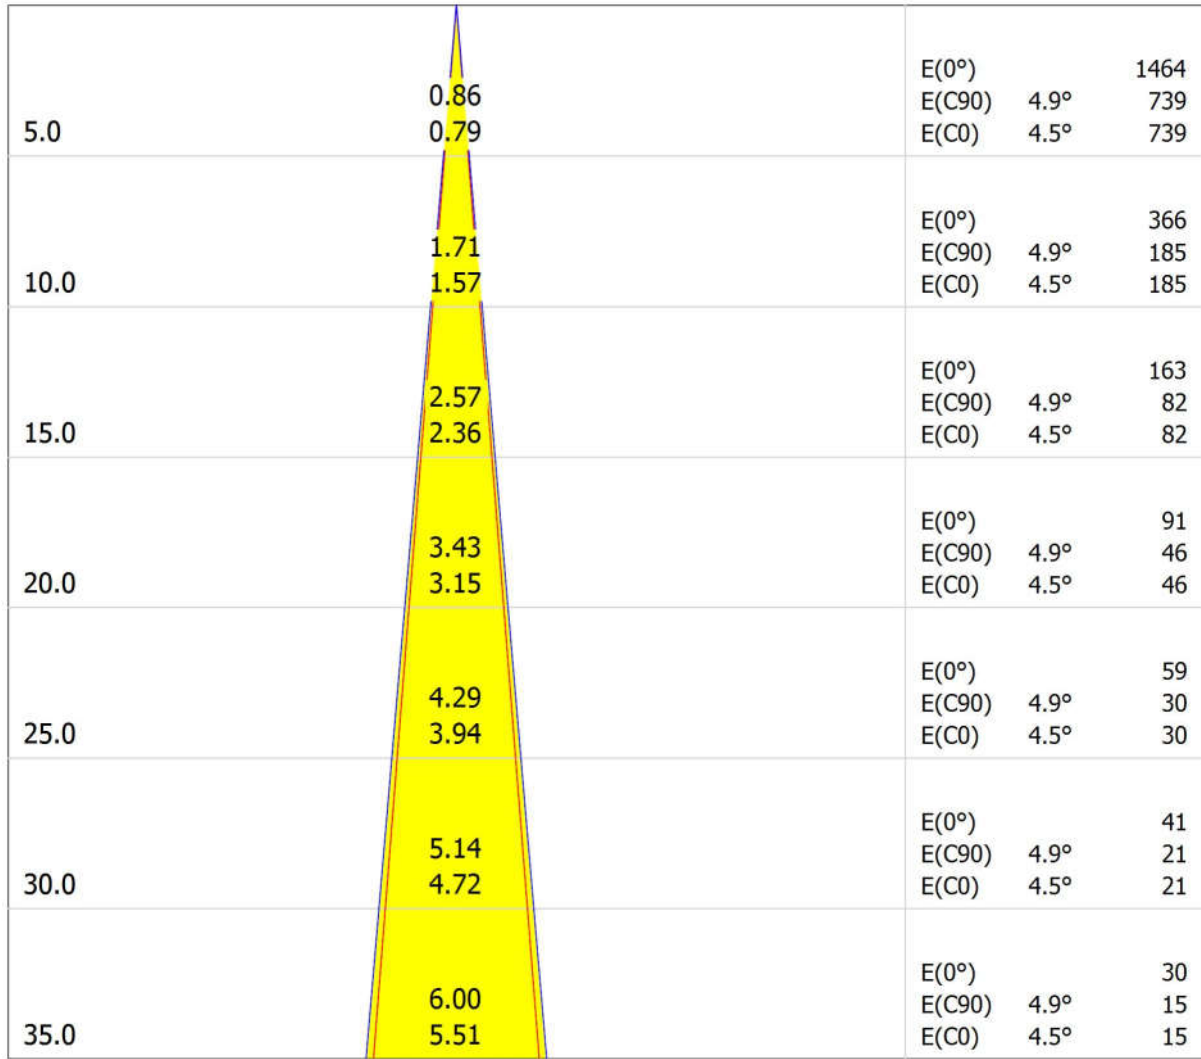

Griven S.r.l.
Via Bulgaria, 16
46042 Castel Goffredo, MN, Italy

Operator PR
Telephone 0376779483
Fax 0376779682
e-Mail griven@griven.com

Griven Srl AL4980NARW RUBY MC RGBW NARROW sym / Cone Diagram

Luminaire: Griven Srl AL4980NARW RUBY MC RGBW NARROW sym
Lamps: 1 x LED

Distance [m]   Cone Diameter [m]   Illuminance [lx]

- C0 - C180 (Half-value Angle: 9.0°)
- C90 - C270 (Half-value Angle: 9.8°)