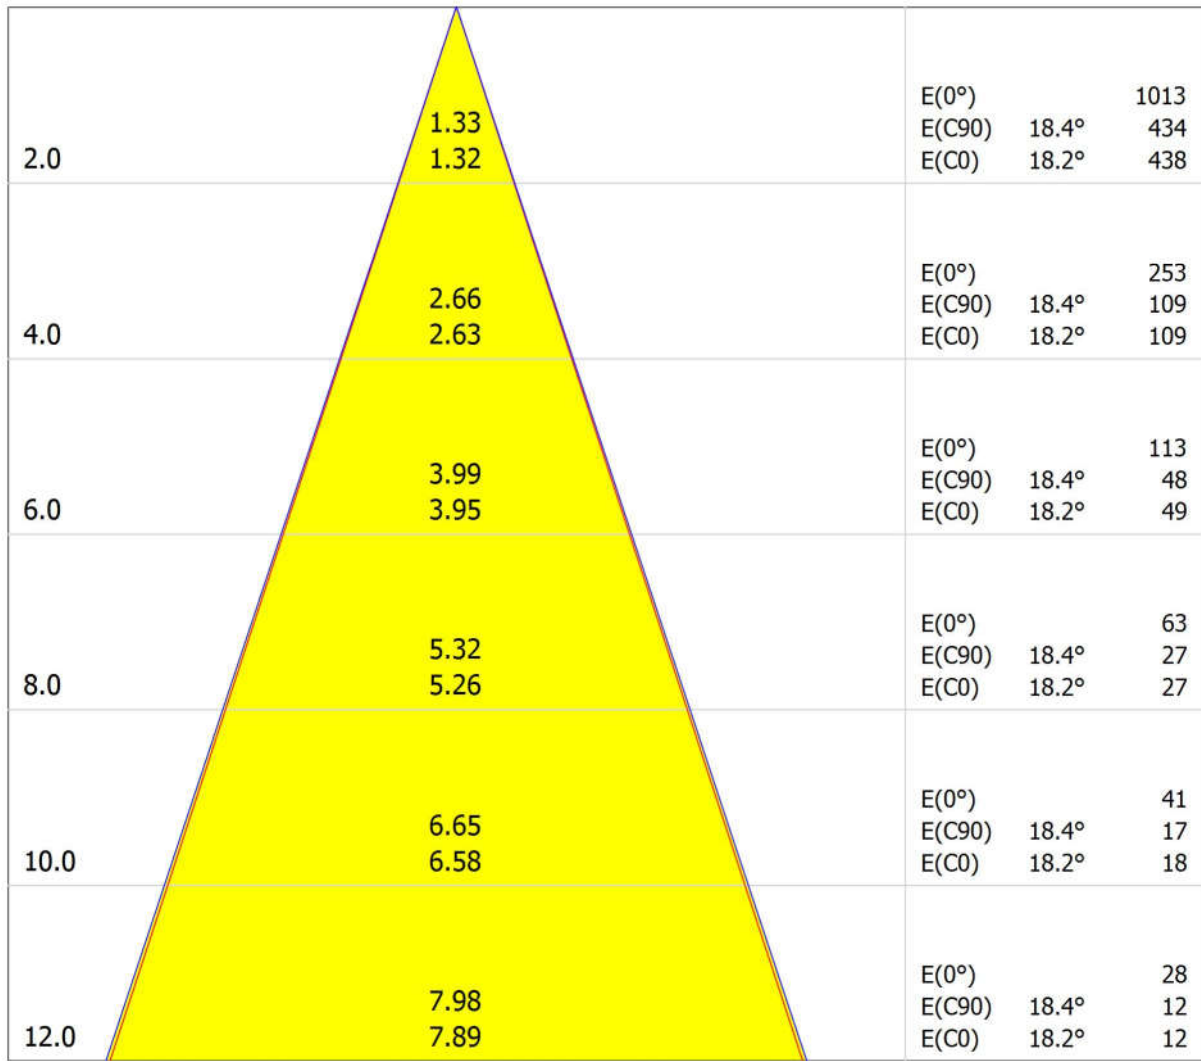

Luminous emittance 1:

Luminaire classification according to CIE: 100
CIE flux code: 96 99 100 100 104

Griven Srl AL4980WIRW RUBY MC RGBW
WIDE sym

Article No.: AL4980WIRW

Luminous flux (Luminaire): 1512 lm

Luminous flux (Lamps): 1457 lm

Luminaire Wattage: 57.0 W

Luminaire classification according to CIE: 100

CIE flux code: 96 99 100 100 104

Fitting: 1 x LED (Correction Factor 1.000).

RUBY MC RGBW is a newly engineered, medium-sized rounded spotlight which houses six high power RGBW full colour LEDs, as well as in-built electronics and power supply unit. This stylish and versatile fixture is ideal for spot lighting and wall grazing owing to the wide selection of exchangeable optics groups available, ranging from spot aperture beams to wide distribution. The combination of RGBW LEDs provides an unprecedented astonishing white light output quality, as well as a wider variety of intermediate colour hues for an even broader range of application purposes. In order to access functions like DMX addressing, stand-alone operations and DMX channels configuration you must use our Infrared Remote Control (Code Ref. AL1321). The Polar Edition features an integrated de-icing system with electrically heated glass, which assures a comfortable functioning even in the utmost severe cold weather conditions.

Distance [m] Cone Diameter [m] Illuminance [lx]

- C0 - C180 (Half-value Angle: 36.4°)
- C90 - C270 (Half-value Angle: 36.8°)