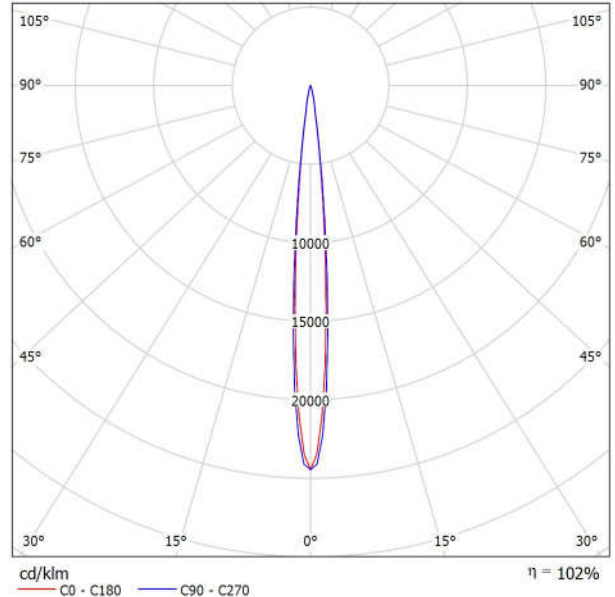

Griven S.r.l.
Via Bulgaria, 16
46042 Castel Goffredo, MN, Italy

Operator PR
Telephone 0376779483
Fax 0376779682
e-Mail griven@griven.com

Griven Srl AL4980NARW RUBY MC RGBW NARROW sym / Luminaire Data Sheet

Luminous emittance 1:

Luminaire classification according to CIE: 100
CIE flux code: 97 99 100 100 103

Griven Srl AL4980NARW RUBY MC RGBW
NARROW sym
Article No.: AL4980NARW
Luminous flux (Luminaire): 1526 lm
Luminous flux (Lamps): 1497 lm
Luminaire Wattage: 57.0 W
Luminaire classification according to CIE: 100
CIE flux code: 97 99 100 100 103
Fitting: 1 x LED (Correction Factor 1.000).

RUBY MC RGBW is a newly engineered, medium-sized rounded spotlight which houses six high power RGBW full colour LEDs, as well as in-built electronics and power supply unit. This stylish and versatile fixture is ideal for spot lighting and wall grazing owing to the wide selection of exchangeable optics groups available, ranging from spot aperture beams to wide distribution. The combination of RGBW LEDs provides an unprecedented astonishing white light output quality, as well as a wider variety of intermediate colour hues for an even broader range of application purposes. In order to access functions like DMX addressing, stand-alone operations and DMX channels configuration you must use our Infrared Remote Control (Code Ref. AL1321). The Polar Edition features an integrated de-icing system with electrically heated glass, which assures a comfortable functioning even in the utmost severe cold weather conditions.