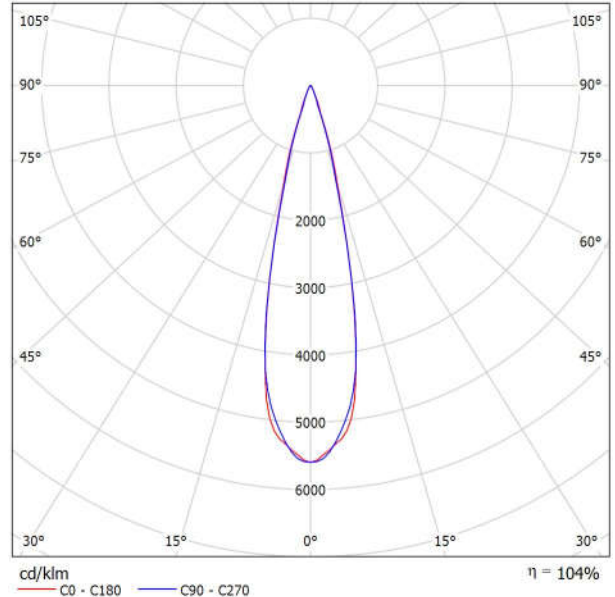

Griven S.r.l.
Via Bulgaria, 16
46042 Castel Goffredo, MN, Italy

Operator PR
Telephone 0376779483
Fax 0376779682
e-Mail griven@griven.com

Griven Srl AL4980MERW RUBY MC RGBW MEDIUM sym / Luminaire Data Sheet

Luminous emittance 1:

Luminaire classification according to CIE: 100
CIE flux code: 97 99 100 100 105

Griven Srl AL4980MERW RUBY MC RGBW
MEDIUM sym
Article No.: AL4980MERW
Luminous flux (Luminaire): 1531 lm
Luminous flux (Lamps): 1470 lm
Luminaire Wattage: 57.0 W
Luminaire classification according to CIE: 100
CIE flux code: 97 99 100 100 105
Fitting: 1 x LED (Correction Factor 1.000).

RUBY MC RGBW is a newly engineered, medium-sized rounded spotlight which houses six high power RGBW full colour LEDs, as well as in-built electronics and power supply unit. This stylish and versatile fixture is ideal for spot lighting and wall grazing owing to the wide selection of exchangeable optics groups available, ranging from spot aperture beams to wide distribution. The combination of RGBW LEDs provides an unprecedented astonishing white light output quality, as well as a wider variety of intermediate colour hues for an even broader range of application purposes. In order to access functions like DMX addressing, stand-alone operations and DMX channels configuration you must use our Infrared Remote Control (Code Ref. AL1321). The Polar Edition features an integrated de-icing system with electrically heated glass, which assures a comfortable functioning even in the utmost severe cold weather conditions.