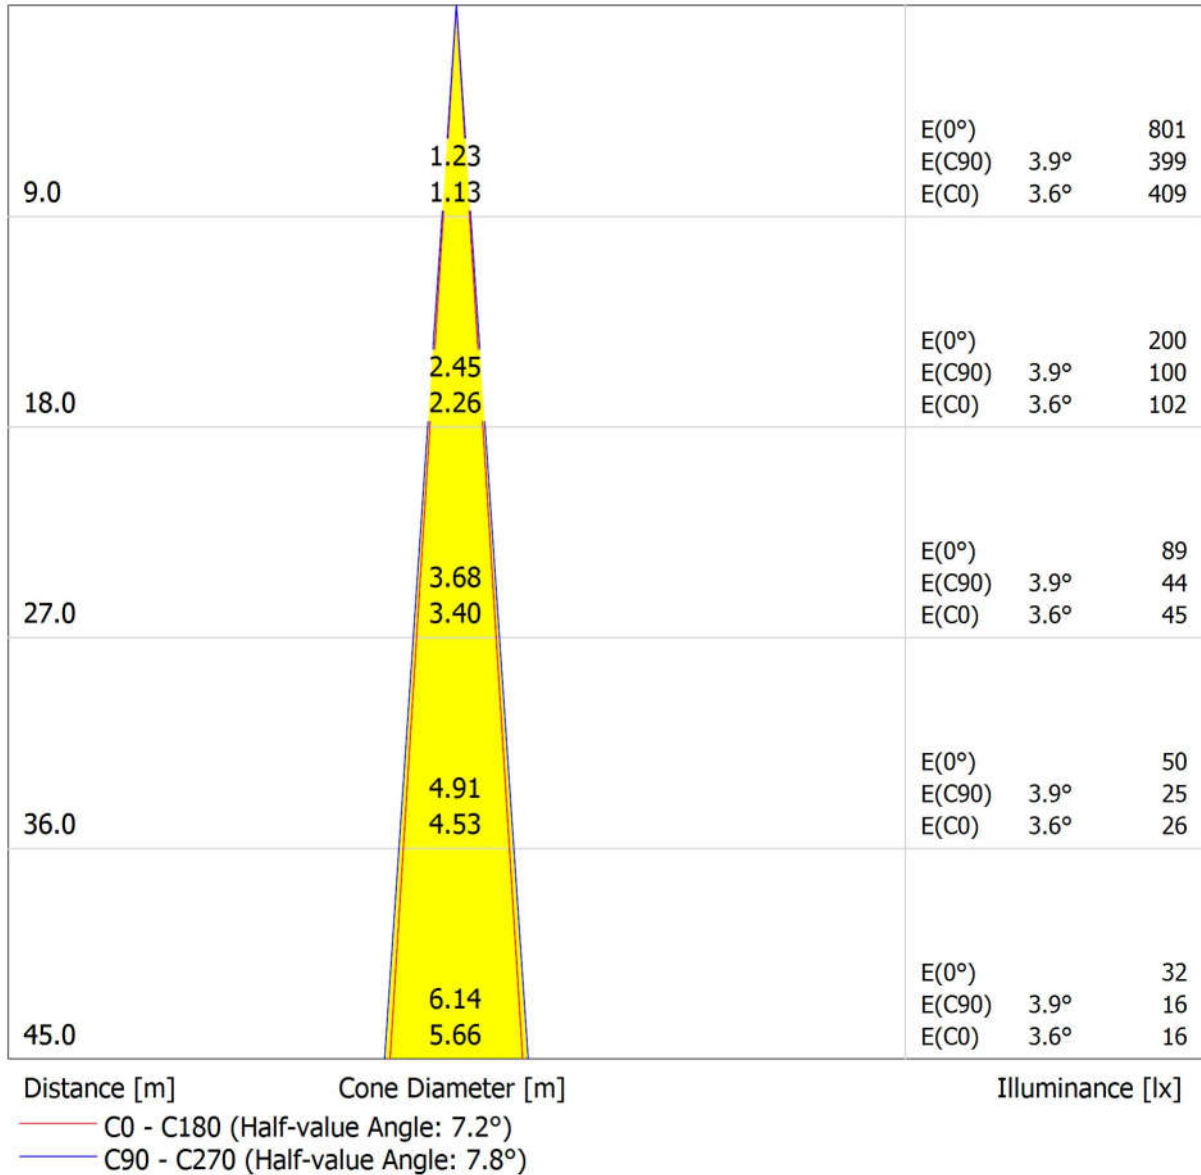

Griven S.r.l.
Via Bulgaria, 16
46042 Castel Goffredo, MN, Italy

Operator PR
Telephone 0376779483
Fax 0376779682
e-Mail griven@griven.com

Griven Srl AL4980SPRW RUBY MC RGBW SPOT sym / Cone Diagram

Luminaire: Griven Srl AL4980SPRW RUBY MC RGBW SPOT sym
Lamps: 1 x 559-QL18-S01 LED