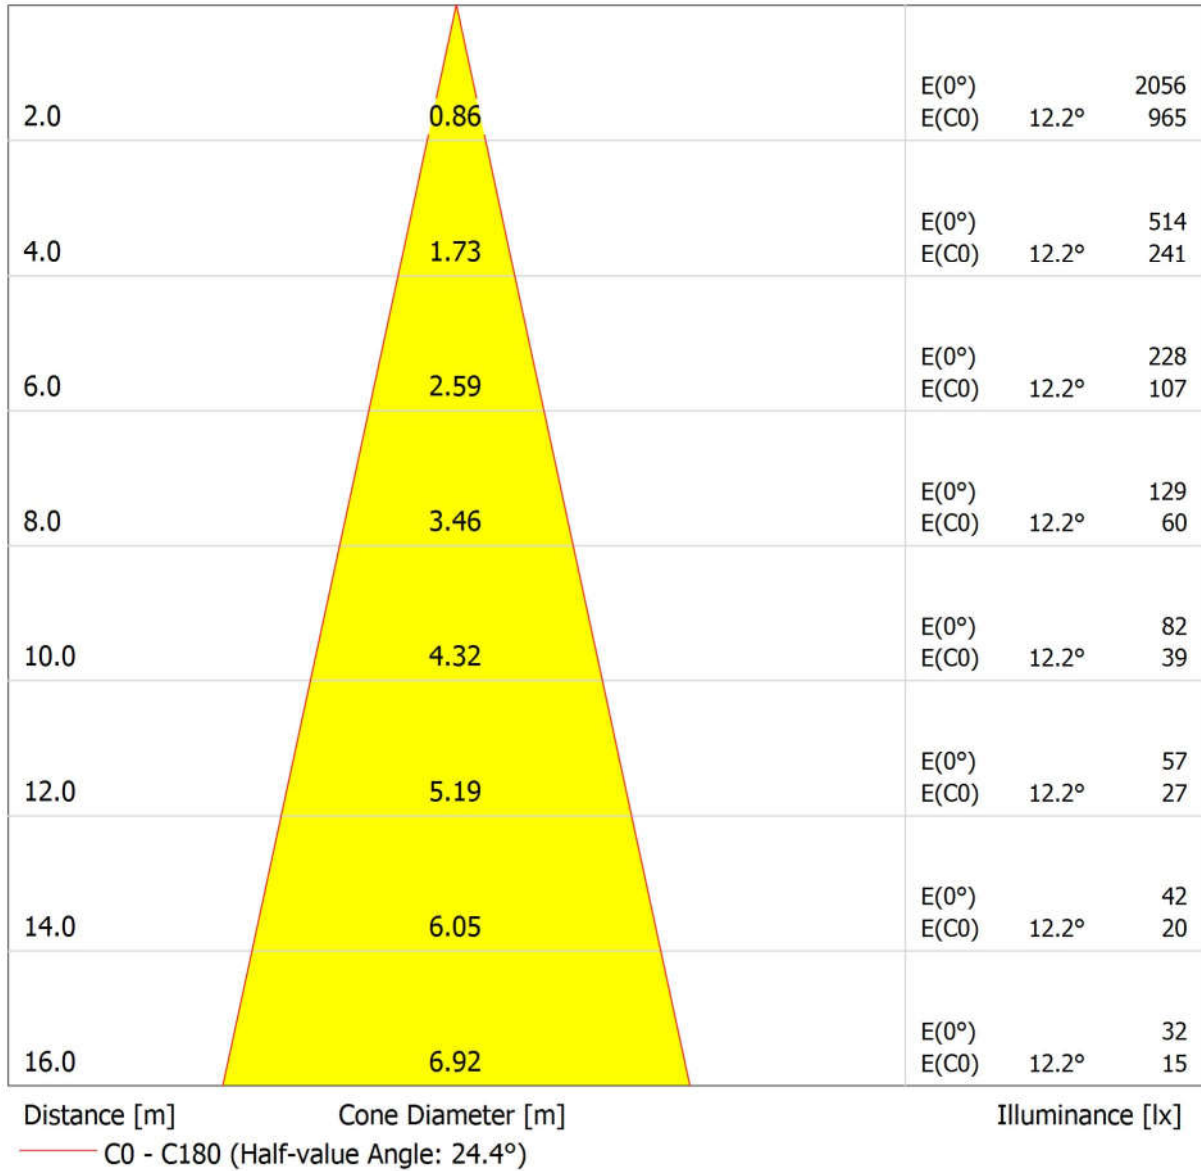

Griven S.r.l.
Via Bulgaria, 16
46042 Castel Goffredo, MN, Italy

Operator PR
Telephone 0376779483
Fax 0376779682
e-Mail griven@griven.com

Griven Srl AL4980MERW RUBY MC RGBW MEDIUM sym / Cone Diagram

Luminaire: Griven Srl AL4980MERW RUBY MC RGBW MEDIUM sym
Lamps: 1 x LED