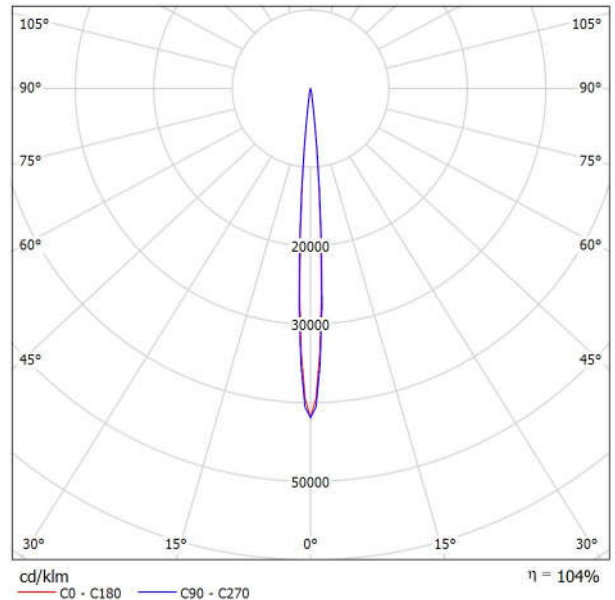

Luminous emittance 1:

Luminaire classification according to CIE: 100
CIE flux code: 98 100 100 100 105

Griven Srl AL4980SPRW RUBY MC RGBW
SPOT sym
Article No.: AL4980SPRW
Luminous flux (Luminaire): 1612 lm
Luminous flux (Lamps): 1549 lm
Luminaire Wattage: 57.0 W
Luminaire classification according to CIE: 100
CIE flux code: 98 100 100 100 105
Fitting: 1 x 559-QL18-S01 LED (Correction
Factor 1.000).

Distance [m] Cone Diameter [m] Illuminance [lx]

- C0 - C180 (Half-value Angle: 36.4°)
- C90 - C270 (Half-value Angle: 36.8°)