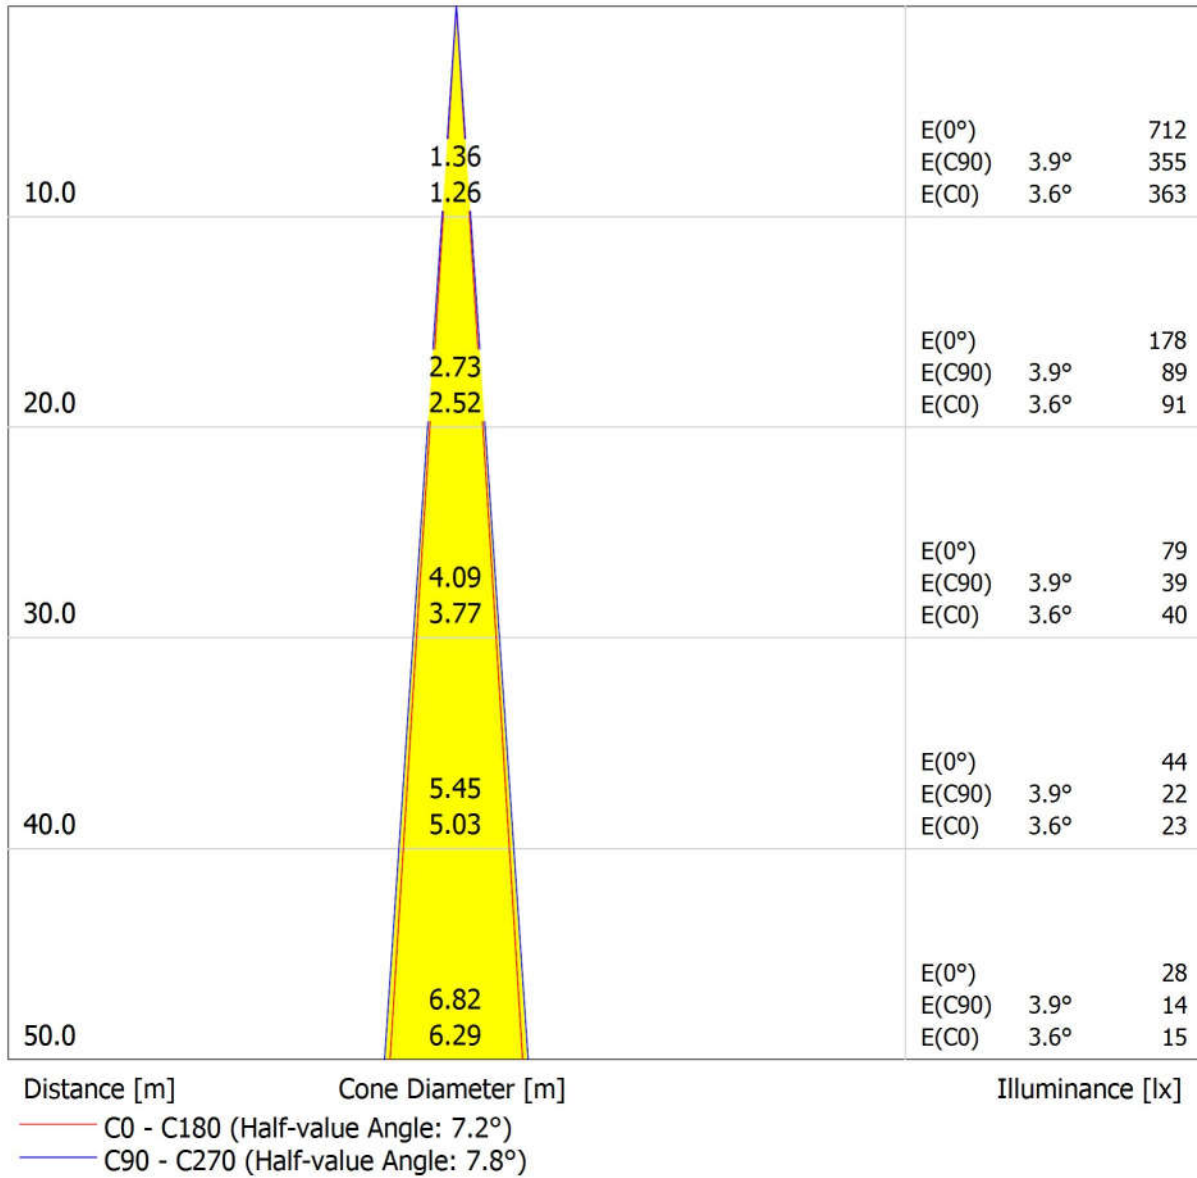

Griven S.r.l.
Via Bulgaria, 16
46042 Castel Goffredo, MN, Italy

Operator PR
Telephone 0376779483
Fax 0376779682
e-Mail griven@griven.com

Griven Srl AL4980SPDW RUBY MC DW SPOT SYM / Cone Diagram

Luminaire: Griven Srl AL4980SPDW RUBY MC DW SPOT SYM
Lamps: 1 x XP-G3 DW