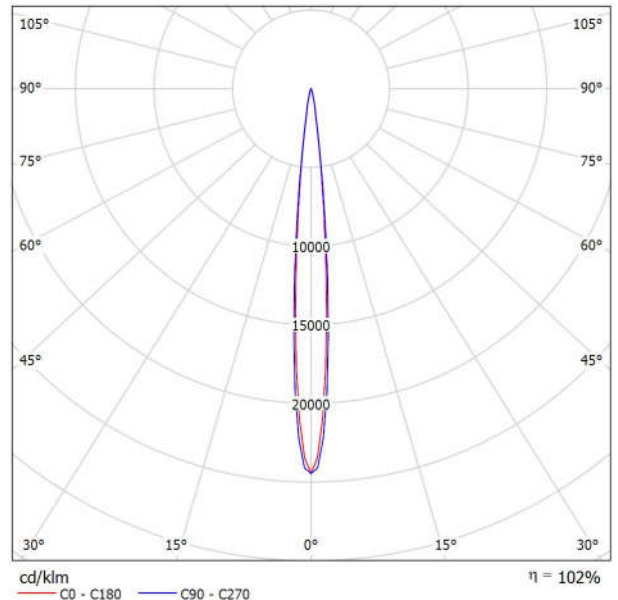

Griven S.r.l.
Via Bulgaria, 16
46042 Castel Goffredo, MN, Italy

Operator PR
Telephone 0376779483
Fax 0376779682
e-Mail griven@griven.com

Griven Srl AL4980NADW RUBY MC DW NARROW SYM / Luminaire Data Sheet

Luminous emittance 1:

Luminaire classification according to CIE: 100
CIE flux code: 97 99 100 100 103

Griven Srl AL4980NADW RUBY MC DW
NARROW SYM
Article No.: AL4980NADW
Luminous flux (Luminaire): 1673 lm
Luminous flux (Lamps): 1641 lm
Luminaire Wattage: 57.0 W
Luminaire classification according to CIE: 100
CIE flux code: 97 99 100 100 103
Fitting: 1 x XP G3 DW (Correction Factor 1.000).

RUBY MC DW is a newly engineered, medium-sized rounded spotlight which houses six high power dynamic white LEDs, as well as in-built electronics and power supply unit. This stylish and versatile fixture is ideal for spot lighting and wall grazing owing to the wide selection of exchangeable optics groups available, ranging from spot aperture beams to wide distribution. The dynamic white set-up features an unprecedented white light output and a stunning visual rendering of warm tones, natural hues and cool shades altogether. In order to access functions like DMX addressing, stand-alone operations and DMX channels configuration you must have our Infrared Remote Control (Code Ref. AL1321). The Polar Edition features an integrated de-icing system with electrically heated glass, which assures a comfortable functioning even in the utmost severe cold weather conditions.