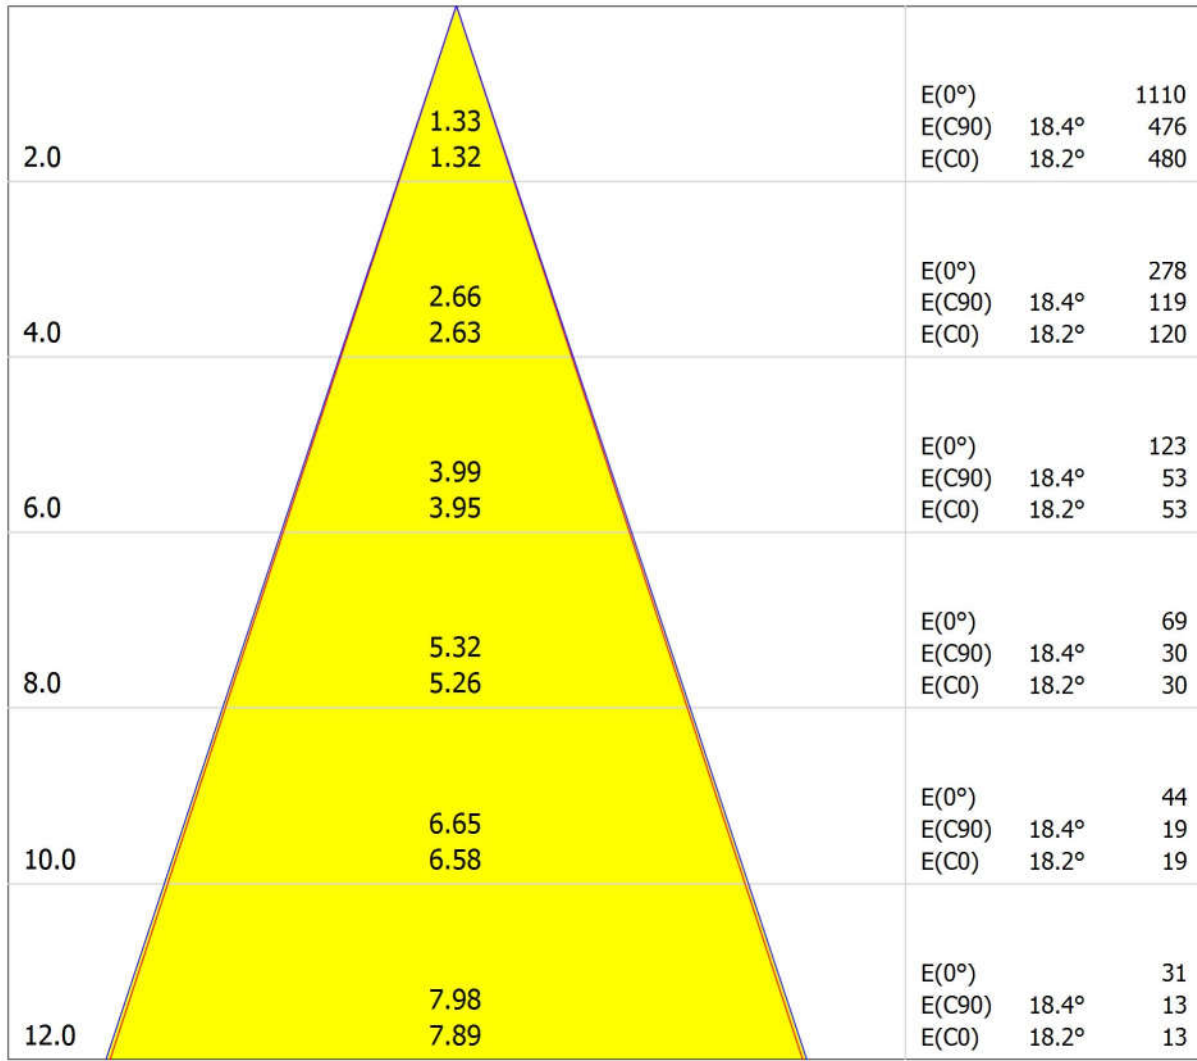

Distance [m] Cone Diameter [m] Illuminance [Ix]

— C0 - C180 (Half-value Angle: 24.4°)

Griven S.r.l.
Via Bulgaria, 16
46042 Castel Goffredo, MN, Italy

Operator PR
Telephone 0376779483
Fax 0376779682
e-Mail griven@griven.com

Griven Srl AL4980WIDW RUBY MC DW WIDE SYM / Luminaire Data Sheet

Luminous emittance 1:

Luminaire classification according to CIE: 100
CIE flux code: 96 99 100 100 104

Griven Srl AL4980WIDW RUBY MC DW WIDE SYM
Article No.: AL4980WIDW
Luminous flux (Luminaire): 1657 lm
Luminous flux (Lamps): 1597 lm
Luminaire Wattage: 57.0 W
Luminaire classification according to CIE: 100
CIE flux code: 96 99 100 100 104
Fitting: 1 x XP G3 DW (Correction Factor 1.000).

Distance [m] Cone Diameter [m] Illuminance [lx]

- C0 - C180 (Half-value Angle: 36.4°)
- C90 - C270 (Half-value Angle: 36.8°)