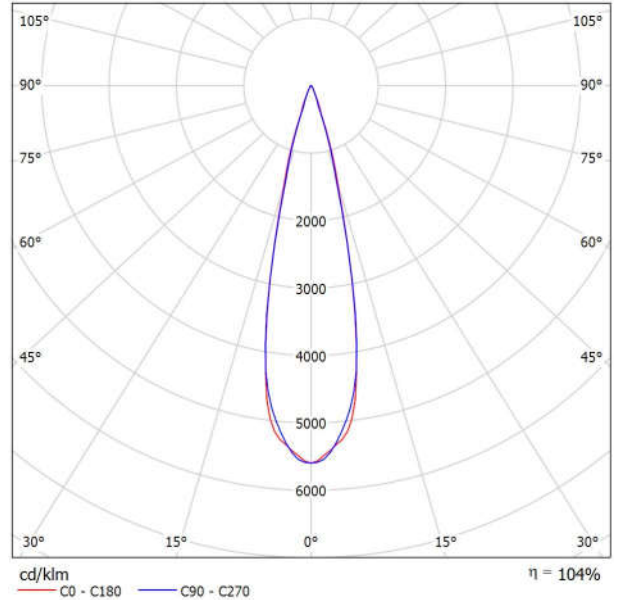

Griven S.r.l.
Via Bulgaria, 16
46042 Castel Goffredo, MN, Italy

Operator PR
Telephone 0376779483
Fax 0376779682
e-Mail griven@griven.com

Griven Srl AL4980MEDW RUBY MC DW MEDIUM SYM / Luminaire Data Sheet

Luminous emittance 1:

Luminaire classification according to CIE: 100
CIE flux code: 97 99 100 100 105

Griven Srl AL4980MEDW RUBY MC DW
MEDIUM SYM
Article No.: AL4980MEDW
Luminous flux (Luminaire): 1679 lm
Luminous flux (Lamps): 1612 lm
Luminaire Wattage: 57.0 W
Luminaire classification according to CIE: 100
CIE flux code: 97 99 100 100 105
Fitting: 1 x XP-G3 DW (Correction Factor 1.000).

RUBY MC DW is a newly engineered, medium-sized rounded spotlight which houses six high power dynamic white LEDs, as well as in-built electronics and power supply unit. This stylish and versatile fixture is ideal for spot lighting and wall grazing owing to the wide selection of exchangeable optics groups available, ranging from spot aperture beams to wide distribution. The dynamic white set-up features an unprecedented white light output and a stunning visual rendering of warm tones, natural hues and cool shades altogether. In order to access functions like DMX addressing, stand-alone operations and DMX channels configuration you must have our Infrared Remote Control (Code Ref. AL1321). The Polar Edition features an integrated de-icing system with electrically heated glass, which assures a comfortable functioning even in the utmost severe cold weather conditions.