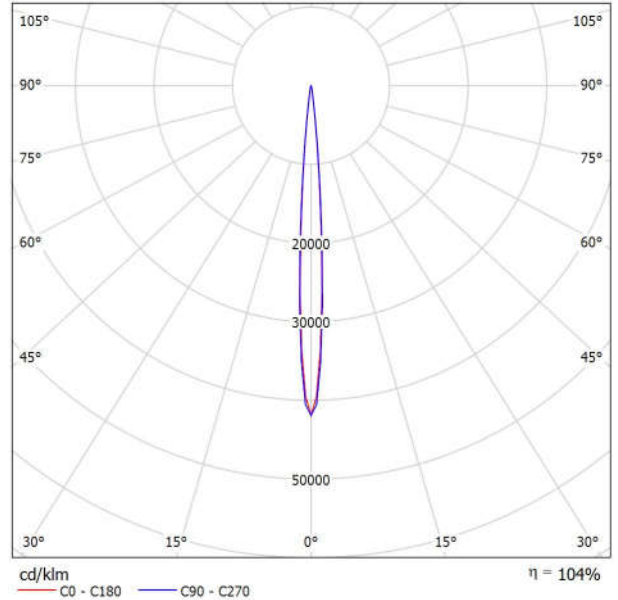

Luminous emittance 1:

Luminaire classification according to CIE: 100
CIE flux code: 98 100 100 100 105

Griven Srl AL4980SPDW RUBY MC DW SPOT SYM

Article No.: AL4980SPDW

Luminous flux (Luminaire): 1767 lm

Luminous flux (Lamps): 1698 lm

Luminaire Wattage: 57.0 W

Luminaire classification according to CIE: 100

CIE flux code: 98 100 100 100 105

Fitting: 1 x XP-G3 DW (Correction Factor 1.000).

RUBY MC DW is a newly engineered, medium-sized rounded spotlight which houses six high power dynamic white LEDs, as well as in-built electronics and power supply unit. This stylish and versatile fixture is ideal for spot lighting and wall grazing owing to the wide selection of exchangeable optics groups available, ranging from spot aperture beams to wide distribution. The dynamic white set-up features an unprecedented white light output and a stunning visual rendering of warm tones, natural hues and cool shades altogether. In order to access functions like DMX addressing, stand-alone operations and DMX channels configuration you must have our Infrared Remote Control (Code Ref. AL1321). The Polar Edition features an integrated de-icing system with electrically heated glass, which assures a comfortable functioning even in the utmost severe cold weather conditions.