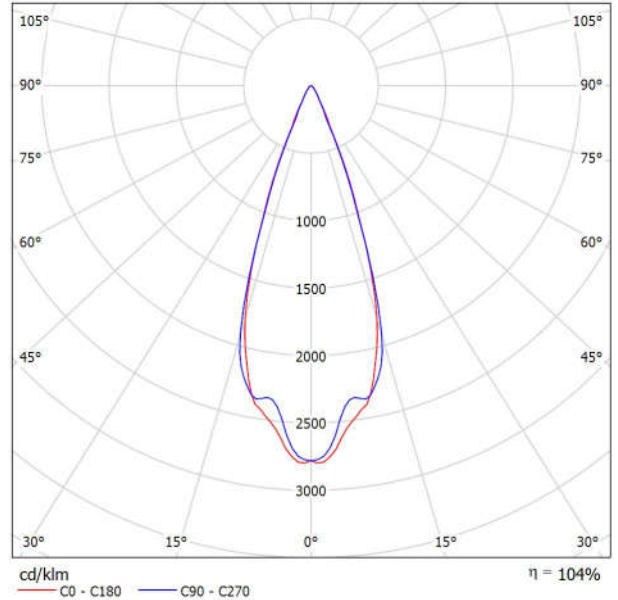

Distance [m] Cone Diameter [m] Illuminance [Ix]

— C0 - C180 (Half-value Angle: 24.4°)

Griven S.r.l.
Via Bulgaria, 16
46042 Castel Goffredo, MN, Italy

Operator PR
Telephone 0376779483
Fax 0376779682
e-Mail griven@griven.com

Griven Srl AL4980WIDW RUBY MC DW WIDE SYM / Luminaire Data Sheet

Luminous emittance 1:

Luminaire classification according to CIE: 100
CIE flux code: 96 99 100 100 104

Griven Srl AL4980WIDW RUBY MC DW WIDE SYM
Article No.: AL4980WIDW
Luminous flux (Luminaire): 1657 lm
Luminous flux (Lamps): 1597 lm
Luminaire Wattage: 57.0 W
Luminaire classification according to CIE: 100
CIE flux code: 96 99 100 100 104
Fitting: 1 x XP G3 DW (Correction Factor 1.000).

Distance [m] Cone Diameter [m] Illuminance [lx]

- C0 - C180 (Half-value Angle: 36.4°)
- C90 - C270 (Half-value Angle: 36.8°)