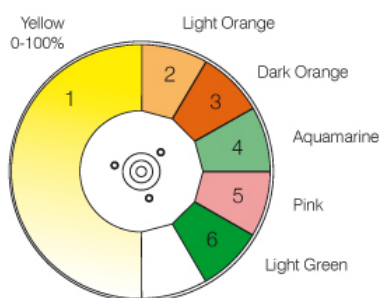

GOD007-003
(Smooth Breakup)
image: \varnothing 16 mm
pos. 4

GOD007-002
(Multiple Moons)
image: \varnothing 16 mm
pos. 5

GOD007-001
(Dappled Leaves)
image: \varnothing 16 mm
pos. 6

GOD007-001
(Dappled Leaves)
image: \varnothing 16 mm
pos. 7

Fixed Gobo Wheel

299310/801

Color Wheels

299373/801

299373/802

299373/803