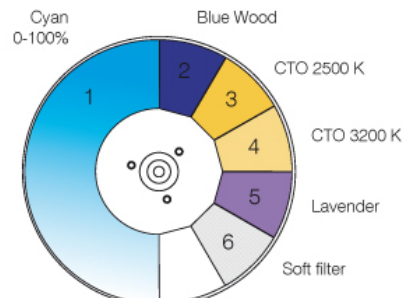

GOD007-003
(Smooth Breakup)
image: \varnothing 16 mm
pos. 4

GOD007-002
(Multiple Moons)
image: \varnothing 16 mm
pos. 5

GOD007-001
(Dappled Leaves)
image: \varnothing 16 mm
pos. 6

GOD007-001
(Dappled Leaves)
image: \varnothing 16 mm
pos. 7

Fixed Gobo Wheel

299310/801

Color Wheels

299373/801

299373/802

299373/803