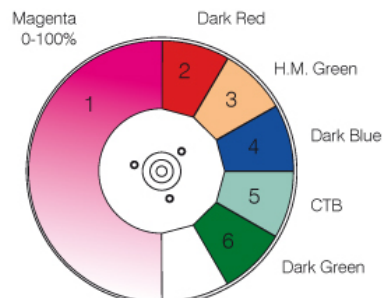

Supersharpy

Rotating Gobos \varnothing 25,9 mm

GOD007-006
(Half Circle)
image: \varnothing 16 mm
pos. 1

GOD007-005
(Ripple)
image: \varnothing 16 mm
pos. 2

GOD007-004
(Fat Line)
image: \varnothing 16 mm
pos. 3

GOD007-003
(Smooth Breakup)
image: \varnothing 16 mm
pos. 4

GOD007-002
(Multiple Moons)
image: \varnothing 16 mm
pos. 5

GOD007-001
(Dappled Leaves)
image: \varnothing 16 mm
pos. 6

GOD007-001
(Dappled Leaves)
image: \varnothing 16 mm
pos. 7

Fixed Gobo Wheel

299310/801

Color Wheels

299373/801

299373/802

299373/803