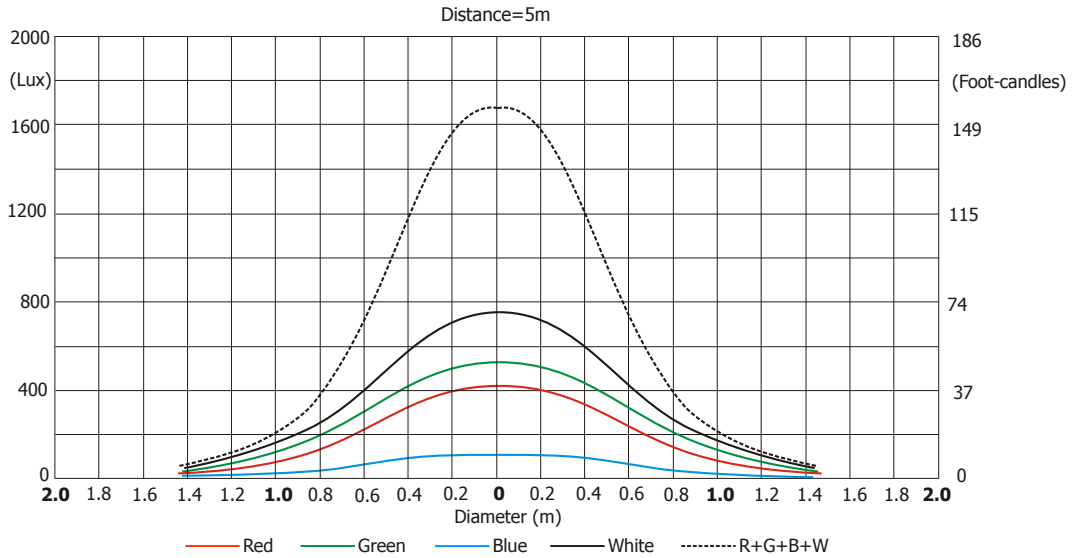

Robin 300 LEDWash

Photometric Diagram

Distance (m)	2	4	5	6	8	10	12	14	
Red	2550/237	638/59	408/38	283/26	159/15	102/10	71/7	52/5	Intensity (center) Lux/Footcandles
Green	3169/294	792/74	507/47	352/33	198/18	127/12	88/8	65/6	
Blue	700/65	175/16	112/10	78/7	44/4	28/3	19/2	14/1.3	
White	4906/456	1226/114	785/73	545/51	307/29	196/18	136/13	100/9	
R+G+B+W	10688/993	2672/248	1710/159	1187/110	668/62	428/40	297/28	218/20	

Illuminance distribution

Robin 300 LEDWash

Photometric Diagram

Distance (m)	2	4	5	6	8	10	12	14	
Red	325/30	81/8	52/5	36/3	20/2	13/1.2	9/0.8	7/0.6	Intensity (center) Lux/Footcandles
Green	481/45	120/11	77/7	53/5	30/3	20/2	13/1.2	10/1	
Blue	106/10	27/2.5	17/1.6	12/1	7/0.6	4/0.4	3/0.3	2/0.2	
White	675/63	169/16	108/10	75/7	42/4	27/2.5	19/1.7	14/1.3	
R+G+B+W	1531/142	383/36	245/23	170/16	96/9	61/6	43/4	31/3	

Illuminance distribution

Distance=5m