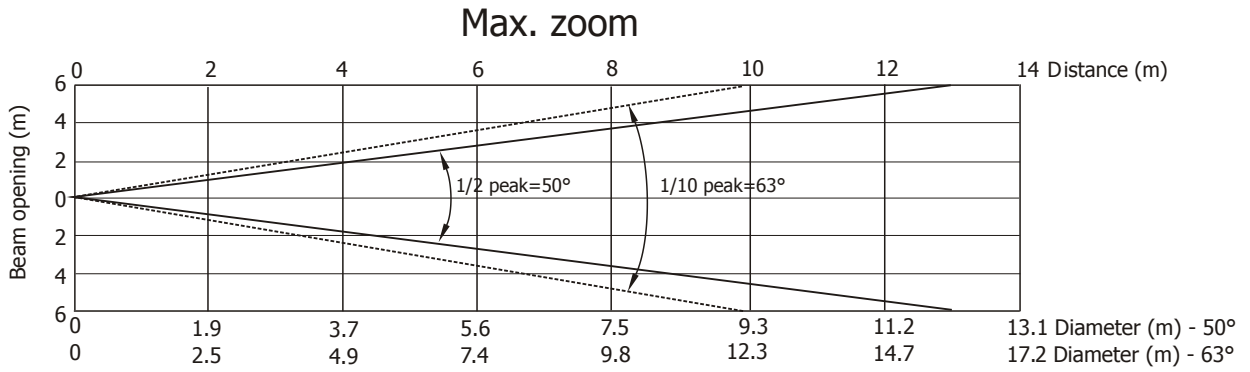

Robin 300 LEDWash

Photometric Diagram

Distance (m)	2	4	5	6	8	10	12	14	
Red	2550/237	638/59	408/38	283/26	159/15	102/10	71/7	52/5	Intensity (center) Lux/Footcandles
Green	3169/294	792/74	507/47	352/33	198/18	127/12	88/8	65/6	
Blue	700/65	175/16	112/10	78/7	44/4	28/3	19/2	14/1.3	
White	4906/456	1226/114	785/73	545/51	307/29	196/18	136/13	100/9	
R+G+B+W	10688/993	2672/248	1710/159	1187/110	668/62	428/40	297/28	218/20	

Illuminance distribution

Robin 300 LEDWash

Photometric Diagram

Distance (m)	2	4	5	6	8	10	12	14	
Red	325/30	81/8	52/5	36/3	20/2	13/1.2	9/0.8	7/0.6	Intensity (center) Lux/Footcandles
Green	481/45	120/11	77/7	53/5	30/3	20/2	13/1.2	10/1	
Blue	106/10	27/2.5	17/1.6	12/1	7/0.6	4/0.4	3/0.3	2/0.2	
White	675/63	169/16	108/10	75/7	42/4	27/2.5	19/1.7	14/1.3	
R+G+B+W	1531/142	383/36	245/23	170/16	96/9	61/6	43/4	31/3	

Illuminance distribution

Distance=5m