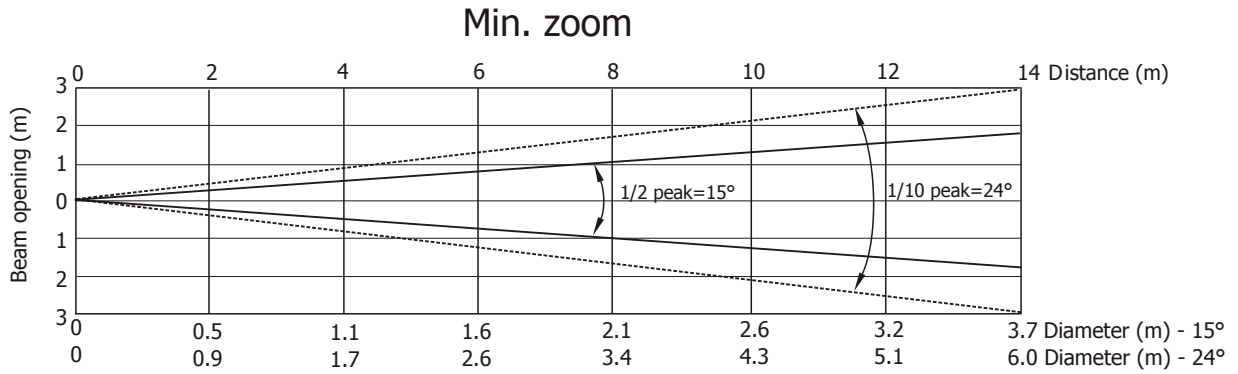

Robin 300 LEDWash

Photometric Diagram

Distance (m)	2	4	5	6	8	10	12	14	
Red	2550/237	638/59	408/38	283/26	159/15	102/10	71/7	52/5	Intensity (center) Lux/Footcandles
Green	3169/294	792/74	507/47	352/33	198/18	127/12	88/8	65/6	
Blue	700/65	175/16	112/10	78/7	44/4	28/3	19/2	14/1.3	
White	4906/456	1226/114	785/73	545/51	307/29	196/18	136/13	100/9	
R+G+B+W	10688/993	2672/248	1710/159	1187/110	668/62	428/40	297/28	218/20	

Illuminance distribution

Robin 300 LEDWash

Photometric Diagram

Distance (m)	2	4	5	6	8	10	12	14	
Red	325/30	81/8	52/5	36/3	20/2	13/1.2	9/0.8	7/0.6	Intensity (center) Lux/Footcandles
Green	481/45	120/11	77/7	53/5	30/3	20/2	13/1.2	10/1	
Blue	106/10	27/2.5	17/1.6	12/1	7/0.6	4/0.4	3/0.3	2/0.2	
White	675/63	169/16	108/10	75/7	42/4	27/2.5	19/1.7	14/1.3	
R+G+B+W	1531/142	383/36	245/23	170/16	96/9	61/6	43/4	31/3	

Illuminance distribution

Distance=5m