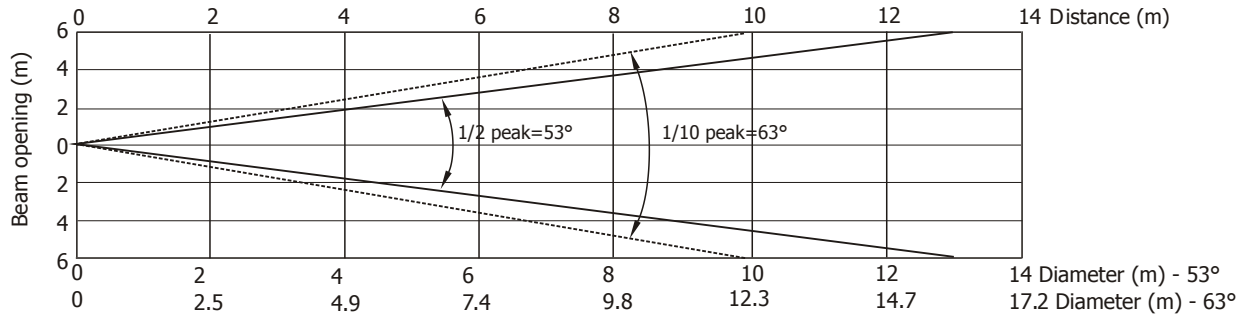

Robin 1200 LEDWash

Photometric Diagram

Distance (m)	2	4	5	6	8	10	12	14	
Red	16875/1567	4219/392	2700/251	1875/174	1054/98	675/63	469/44	344/32	Intensity (center) Lux/Footcandles
Green	35438/3292	8859/823	5670/527	3938/366	2215/206	1418/132	984/92	723/67	
Blue	5813/540	1453/135	930/86	646/60	363/34	233/22	162/15	119/11	
White	48000/4459	12000/1115	7680/714	5333/496	3000/279	1920/178	1333/124	980/91	
R+G+B+W	80313/7461	20078/1865	12850/1194	8924/829	5019/466	3213/299	2231/207	1639/152	

Illuminance distribution

Robin 1200 LEDWash

Photometric Diagram

Max. zoom

Distance (m)	2	4	5	6	8	10	12	14	
Red	875/81	219/20	140/13	97/9	55/5	35/3	24/2	18/1.7	Intensity (center) Lux/Footcandles
Green	1938/180	484/45	310/29	215/20	121/11	78/7	54/5	40/4	
Blue	312/29	78/7	50/5	35/3	20/2	13/1	9/0.7	6/0.5	
White	2688/250	672/62	430/40	298/28	168/16	108/10	75/7	55/5	
R+G+B+W	4375/406	1094/102	700/65	486/45	273/25	175/16	122/11	89/8	

Illuminance distribution

Distance=5m