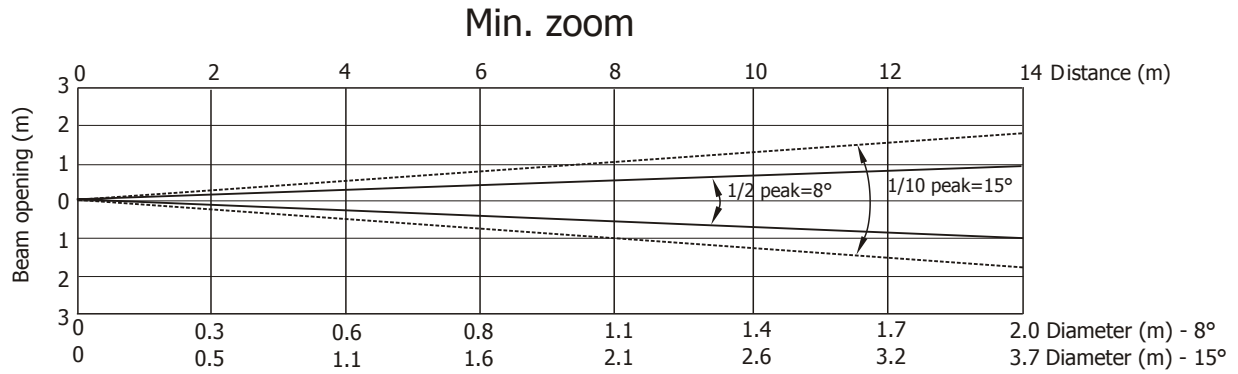

Robin 1200 LEDWash

Photometric Diagram

Distance (m)	2	4	5	6	8	10	12	14	
Red	16875/1567	4219/392	2700/251	1875/174	1054/98	675/63	469/44	344/32	Intensity (center) Lux/Footcandles
Green	35438/3292	8859/823	5670/527	3938/366	2215/206	1418/132	984/92	723/67	
Blue	5813/540	1453/135	930/86	646/60	363/34	233/22	162/15	119/11	
White	48000/4459	12000/1115	7680/714	5333/496	3000/279	1920/178	1333/124	980/91	
R+G+B+W	80313/7461	20078/1865	12850/1194	8924/829	5019/466	3213/299	2231/207	1639/152	

Illuminance distribution

Robin 1200 LEDWash

Photometric Diagram

Max. zoom

Distance (m)	2	4	5	6	8	10	12	14	
Red	875/81	219/20	140/13	97/9	55/5	35/3	24/2	18/1.7	Intensity (center) Lux/Footcandles
Green	1938/180	484/45	310/29	215/20	121/11	78/7	54/5	40/4	
Blue	312/29	78/7	50/5	35/3	20/2	13/1	9/0.7	6/0.5	
White	2688/250	672/62	430/40	298/28	168/16	108/10	75/7	55/5	
R+G+B+W	4375/406	1094/102	700/65	486/45	273/25	175/16	122/11	89/8	

Illuminance distribution

Distance=5m