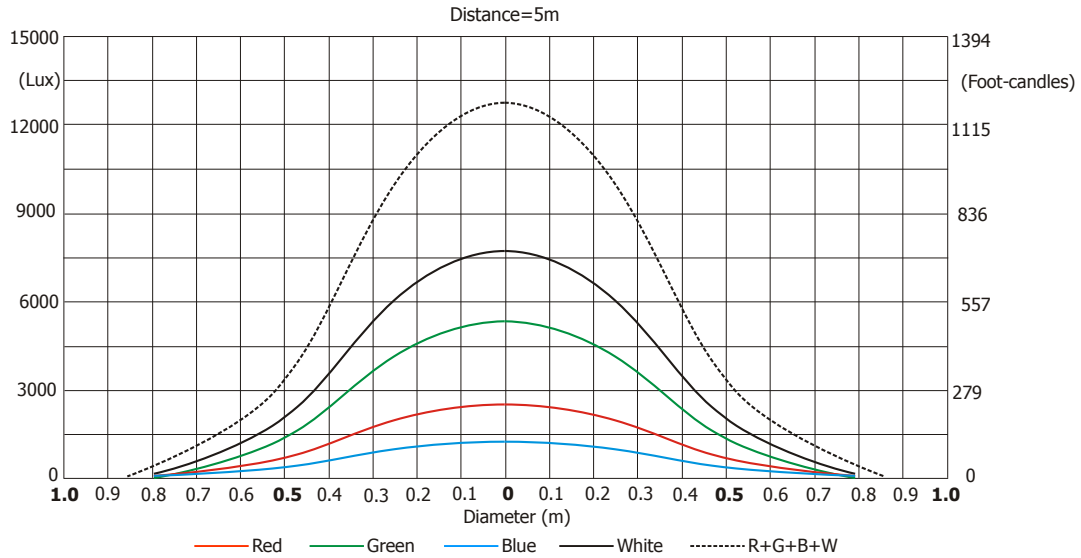

Robin 1200 LEDWash

Photometric Diagram

Distance (m)	2	4	5	6	8	10	12	14	
Red	16875/1567	4219/392	2700/251	1875/174	1054/98	675/63	469/44	344/32	Intensity (center) Lux/Footcandles
Green	35438/3292	8859/823	5670/527	3938/366	2215/206	1418/132	984/92	723/67	
Blue	5813/540	1453/135	930/86	646/60	363/34	233/22	162/15	119/11	
White	48000/4459	12000/1115	7680/714	5333/496	3000/279	1920/178	1333/124	980/91	
R+G+B+W	80313/7461	20078/1865	12850/1194	8924/829	5019/466	3213/299	2231/207	1639/152	

Illuminance distribution

Robin 1200 LEDWash

Photometric Diagram

Max. zoom

Distance (m)	2	4	5	6	8	10	12	14	
Red	875/81	219/20	140/13	97/9	55/5	35/3	24/2	18/1.7	Intensity (center) Lux/Footcandles
Green	1938/180	484/45	310/29	215/20	121/11	78/7	54/5	40/4	
Blue	312/29	78/7	50/5	35/3	20/2	13/1	9/0.7	6/0.5	
White	2688/250	672/62	430/40	298/28	168/16	108/10	75/7	55/5	
R+G+B+W	4375/406	1094/102	700/65	486/45	273/25	175/16	122/11	89/8	

Illuminance distribution

Distance=5m