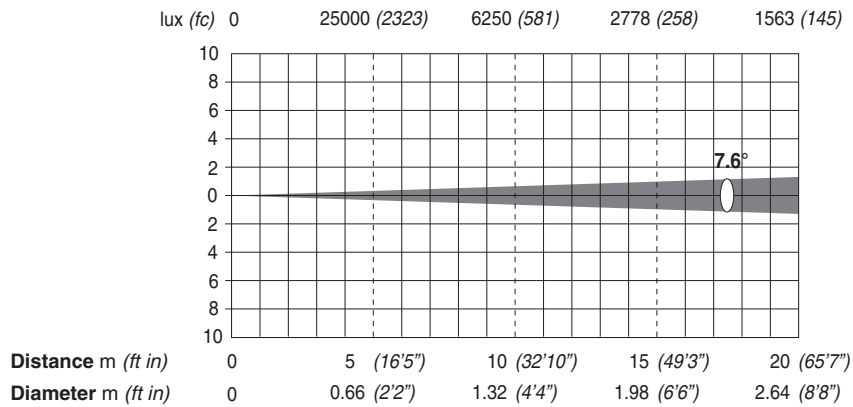

**ALPHA PROFILE 700**

**FULL POWER MODE (700W)**

**Minimum Zoom (11°) - 700 W**

**Minimum Zoom with Frost (13,7°) - 700 W**

**Maximum Zoom (55,5°) - 700W**

**Maximum Zoom with Frost (55,5°) - 700W**

**Minimum Zoom in extra-run (7,6°) - 700W**

**Minimum Zoom in extra-run with Frost (7,6°) - 700W**

**400W POWER MODE**

**Minimum Zoom (11°) - 400 W**

**Minimum Zoom with Frost (13,7°) - 400 W**

**Maximum Zoom (55,5°) - 400W**

**Maximum Zoom with Frost (55,5°) - 400W**

**Minimum Zoom in extra-run (7,6°) - 400W**

**Minimum Zoom in extra-run with Frost (7,6°) - 400W**