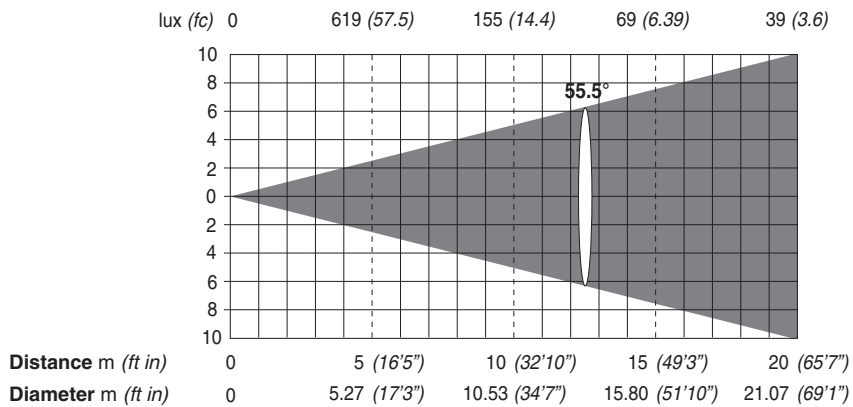

**ALPHA PROFILE 700**

**FULL POWER MODE (700W)**

**Minimum Zoom (11°) - 700 W**

**Minimum Zoom with Frost (13,7°) - 700 W**

**Maximum Zoom (55,5°) - 700W**

**Maximum Zoom with Frost (55,5°) - 700W**

**Minimum Zoom in extra-run (7,6°) - 700W**

**Minimum Zoom in extra-run with Frost (7,6°) - 700W**

**400W POWER MODE**

**Minimum Zoom (11°) - 400 W**

**Minimum Zoom with Frost (13,7°) - 400 W**

**Maximum Zoom (55,5°) - 400W**

**Maximum Zoom with Frost (55,5°) - 400W**

**Minimum Zoom in extra-run (7,6°) - 400W**

**Minimum Zoom in extra-run with Frost (7,6°) - 400W**