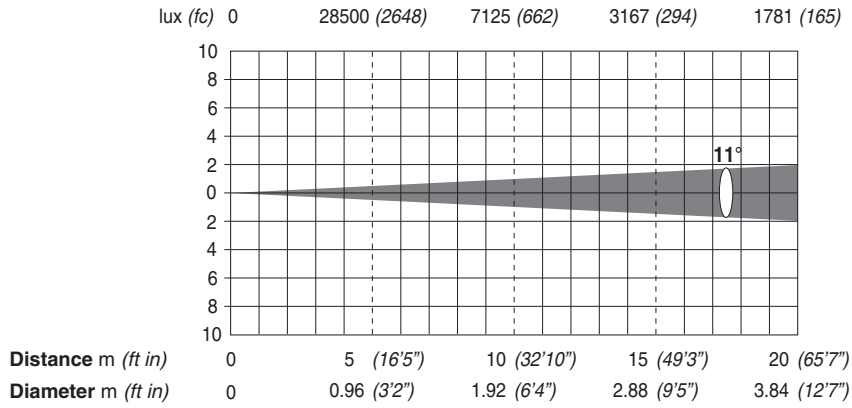

**ALPHA PROFILE 700**

**FULL POWER MODE (700W)**

**Minimum Zoom (11°) - 700 W**

**Minimum Zoom with Frost (13,7°) - 700 W**

**Maximum Zoom (55,5°) - 700W**

**Maximum Zoom with Frost (55,5°) - 700W**

**Minimum Zoom in extra-run (7,6°) - 700W**

**Minimum Zoom in extra-run with Frost (7,6°) - 700W**

**400W POWER MODE**

**Minimum Zoom (11°) - 400 W**

**Minimum Zoom with Frost (13,7°) - 400 W**

**Maximum Zoom (55,5°) - 400W**

**Maximum Zoom with Frost (55,5°) - 400W**

**Minimum Zoom in extra-run (7,6°) - 400W**

**Minimum Zoom in extra-run with Frost (7,6°) - 400W**