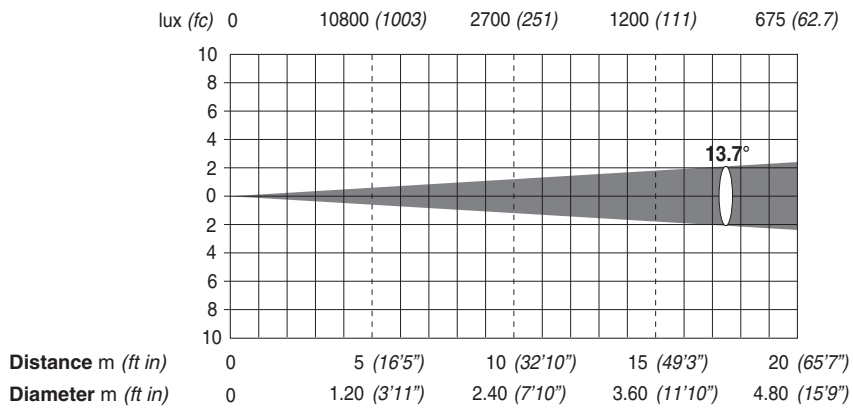

**ALPHA PROFILE 700**

**FULL POWER MODE (700W)**

**Minimum Zoom (11°) - 700 W**

**Minimum Zoom with Frost (13,7°) - 700 W**

**Maximum Zoom (55,5°) - 700W**

**Maximum Zoom with Frost (55,5°) - 700W**

**Minimum Zoom in extra-run (7,6°) - 700W**

**Minimum Zoom in extra-run with Frost (7,6°) - 700W**

**400W POWER MODE**

**Minimum Zoom (11°) - 400 W**

**Minimum Zoom with Frost (13,7°) - 400 W**

**Maximum Zoom (55,5°) - 400W**

**Maximum Zoom with Frost (55,5°) - 400W**

**Minimum Zoom in extra-run (7,6°) - 400W**

**Minimum Zoom in extra-run with Frost (7,6°) - 400W**