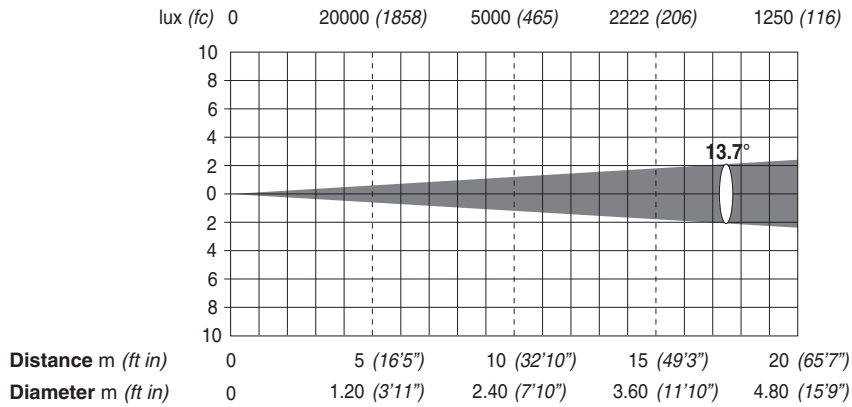

**ALPHA PROFILE 700**

**FULL POWER MODE (700W)**

**Minimum Zoom (11°) - 700 W**

**Minimum Zoom with Frost (13,7°) - 700 W**

**Maximum Zoom (55,5°) - 700W**

**Maximum Zoom with Frost (55,5°) - 700W**

**Minimum Zoom in extra-run (7,6°) - 700W**

**Minimum Zoom in extra-run with Frost (7,6°) - 700W**

**400W POWER MODE**

**Minimum Zoom (11°) - 400 W**

**Minimum Zoom with Frost (13,7°) - 400 W**

**Maximum Zoom (55,5°) - 400W**

**Maximum Zoom with Frost (55,5°) - 400W**

**Minimum Zoom in extra-run (7,6°) - 400W**

**Minimum Zoom in extra-run with Frost (7,6°) - 400W**