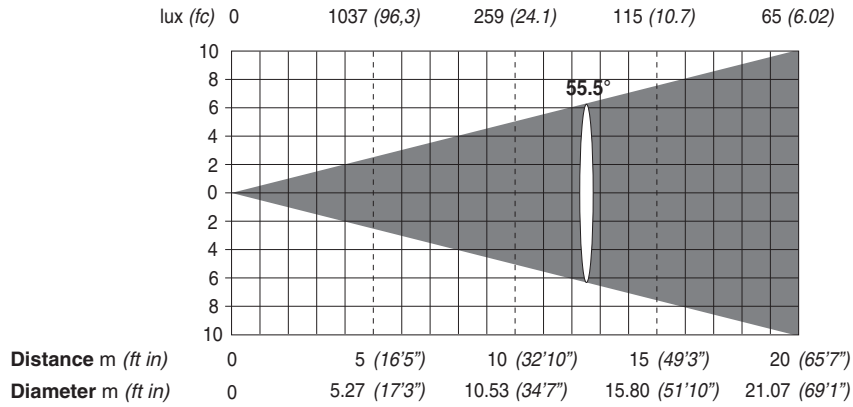

**ALPHA PROFILE 700**

**FULL POWER MODE (700W)**

**Minimum Zoom (11°) - 700 W**

**Minimum Zoom with Frost (13,7°) - 700 W**

**Maximum Zoom (55,5°) - 700W**

**Maximum Zoom with Frost (55,5°) - 700W**

**Minimum Zoom in extra-run (7,6°) - 700W**

**Minimum Zoom in extra-run with Frost (7,6°) - 700W**

**400W POWER MODE**

**Minimum Zoom (11°) - 400 W**

**Minimum Zoom with Frost (13,7°) - 400 W**

**Maximum Zoom (55,5°) - 400W**

**Maximum Zoom with Frost (55,5°) - 400W**

**Minimum Zoom in extra-run (7,6°) - 400W**

**Minimum Zoom in extra-run with Frost (7,6°) - 400W**