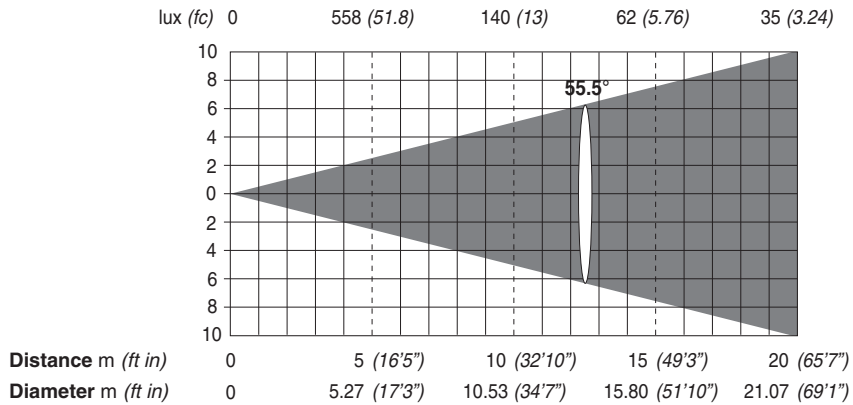

**ALPHA PROFILE 700**

**FULL POWER MODE (700W)**

**Minimum Zoom (11°) - 700 W**

**Minimum Zoom with Frost (13,7°) - 700 W**

**Maximum Zoom (55,5°) - 700W**

**Maximum Zoom with Frost (55,5°) - 700W**

**Minimum Zoom in extra-run (7,6°) - 700W**

**Minimum Zoom in extra-run with Frost (7,6°) - 700W**

**400W POWER MODE**

**Minimum Zoom (11°) - 400 W**

**Minimum Zoom with Frost (13,7°) - 400 W**

**Maximum Zoom (55,5°) - 400W**

**Maximum Zoom with Frost (55,5°) - 400W**

**Minimum Zoom in extra-run (7,6°) - 400W**

**Minimum Zoom in extra-run with Frost (7,6°) - 400W**