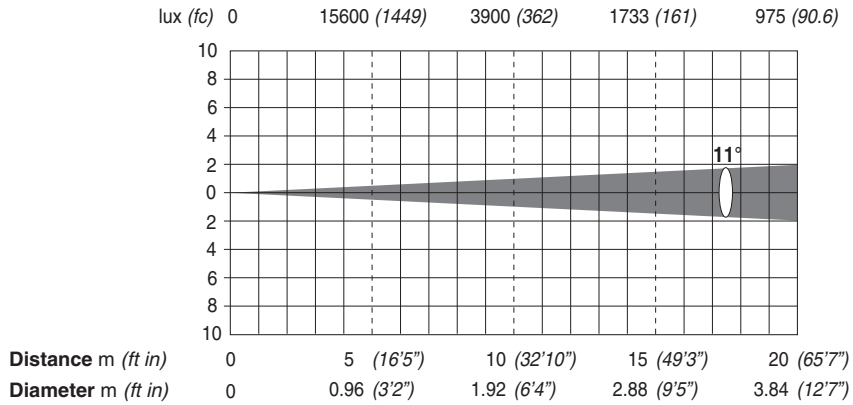

**ALPHA PROFILE 700**

**FULL POWER MODE (700W)**

**Minimum Zoom (11°) - 700 W**

**Minimum Zoom with Frost (13,7°) - 700 W**

**Maximum Zoom (55,5°) - 700W**

**Maximum Zoom with Frost (55,5°) - 700W**

**Minimum Zoom in extra-run (7,6°) - 700W**

**Minimum Zoom in extra-run with Frost (7,6°) - 700W**

**400W POWER MODE**

**Minimum Zoom (11°) - 400 W**

**Minimum Zoom with Frost (13,7°) - 400 W**

**Maximum Zoom (55,5°) - 400W**

**Maximum Zoom with Frost (55,5°) - 400W**

**Minimum Zoom in extra-run (7,6°) - 400W**

**Minimum Zoom in extra-run with Frost (7,6°) - 400W**