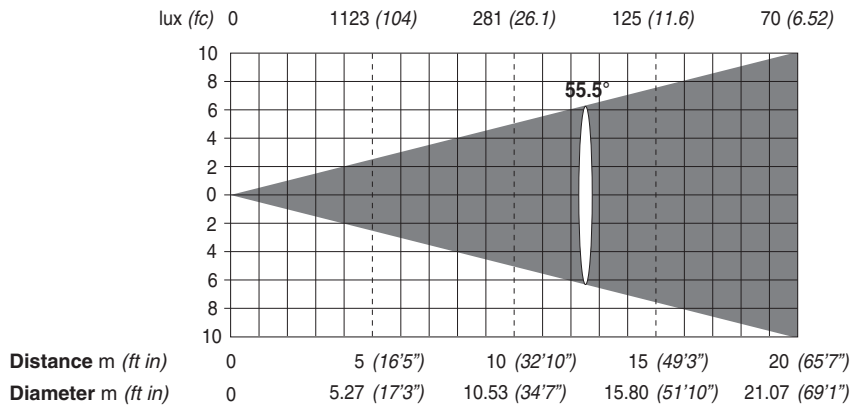

**ALPHA PROFILE 700**

**FULL POWER MODE (700W)**

**Minimum Zoom (11°) - 700 W**

**Minimum Zoom with Frost (13,7°) - 700 W**

**Maximum Zoom (55,5°) - 700W**

**Maximum Zoom with Frost (55,5°) - 700W**

**Minimum Zoom in extra-run (7,6°) - 700W**

**Minimum Zoom in extra-run with Frost (7,6°) - 700W**

**400W POWER MODE**

**Minimum Zoom (11°) - 400 W**

**Minimum Zoom with Frost (13,7°) - 400 W**

**Maximum Zoom (55,5°) - 400W**

**Maximum Zoom with Frost (55,5°) - 400W**

**Minimum Zoom in extra-run (7,6°) - 400W**

**Minimum Zoom in extra-run with Frost (7,6°) - 400W**