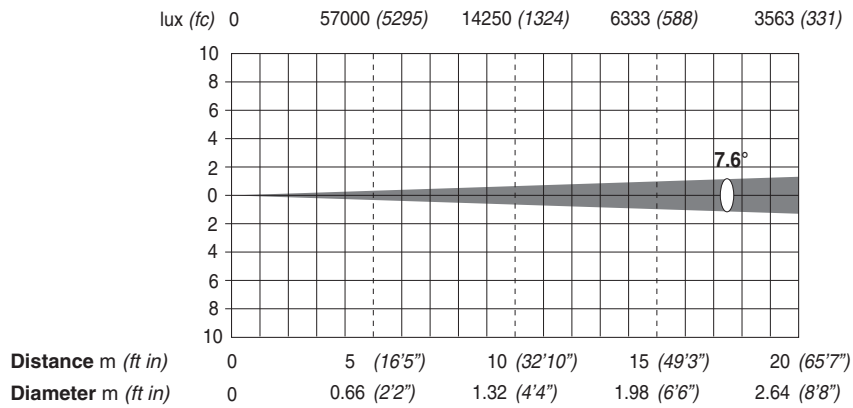

**ALPHA PROFILE 700**

**FULL POWER MODE (700W)**

**Minimum Zoom (11°) - 700 W**

**Minimum Zoom with Frost (13,7°) - 700 W**

**Maximum Zoom (55,5°) - 700W**

**Maximum Zoom with Frost (55,5°) - 700W**

**Minimum Zoom in extra-run (7,6°) - 700W**

**Minimum Zoom in extra-run with Frost (7,6°) - 700W**

**400W POWER MODE**

**Minimum Zoom (11°) - 400 W**

**Minimum Zoom with Frost (13,7°) - 400 W**

**Maximum Zoom (55,5°) - 400W**

**Maximum Zoom with Frost (55,5°) - 400W**

**Minimum Zoom in extra-run (7,6°) - 400W**

**Minimum Zoom in extra-run with Frost (7,6°) - 400W**