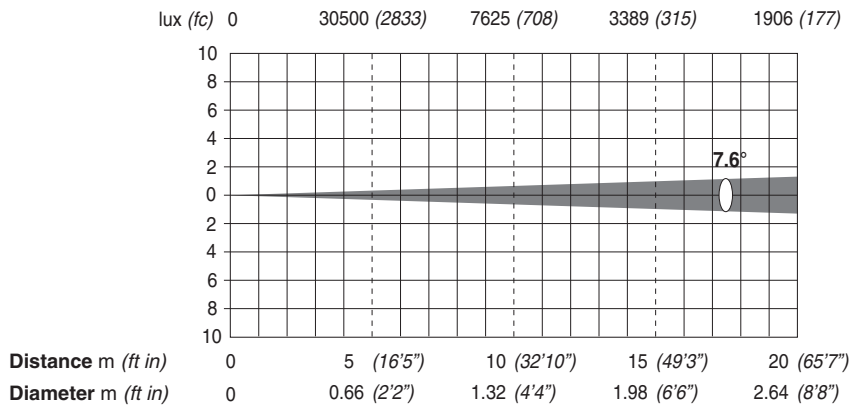

**ALPHA PROFILE 700**

**FULL POWER MODE (700W)**

**Minimum Zoom (11°) - 700 W**

**Minimum Zoom with Frost (13,7°) - 700 W**

**Maximum Zoom (55,5°) - 700W**

**Maximum Zoom with Frost (55,5°) - 700W**

**Minimum Zoom in extra-run (7,6°) - 700W**

**Minimum Zoom in extra-run with Frost (7,6°) - 700W**

**400W POWER MODE**

**Minimum Zoom (11°) - 400 W**

**Minimum Zoom with Frost (13,7°) - 400 W**

**Maximum Zoom (55,5°) - 400W**

**Maximum Zoom with Frost (55,5°) - 400W**

**Minimum Zoom in extra-run (7,6°) - 400W**

**Minimum Zoom in extra-run with Frost (7,6°) - 400W**